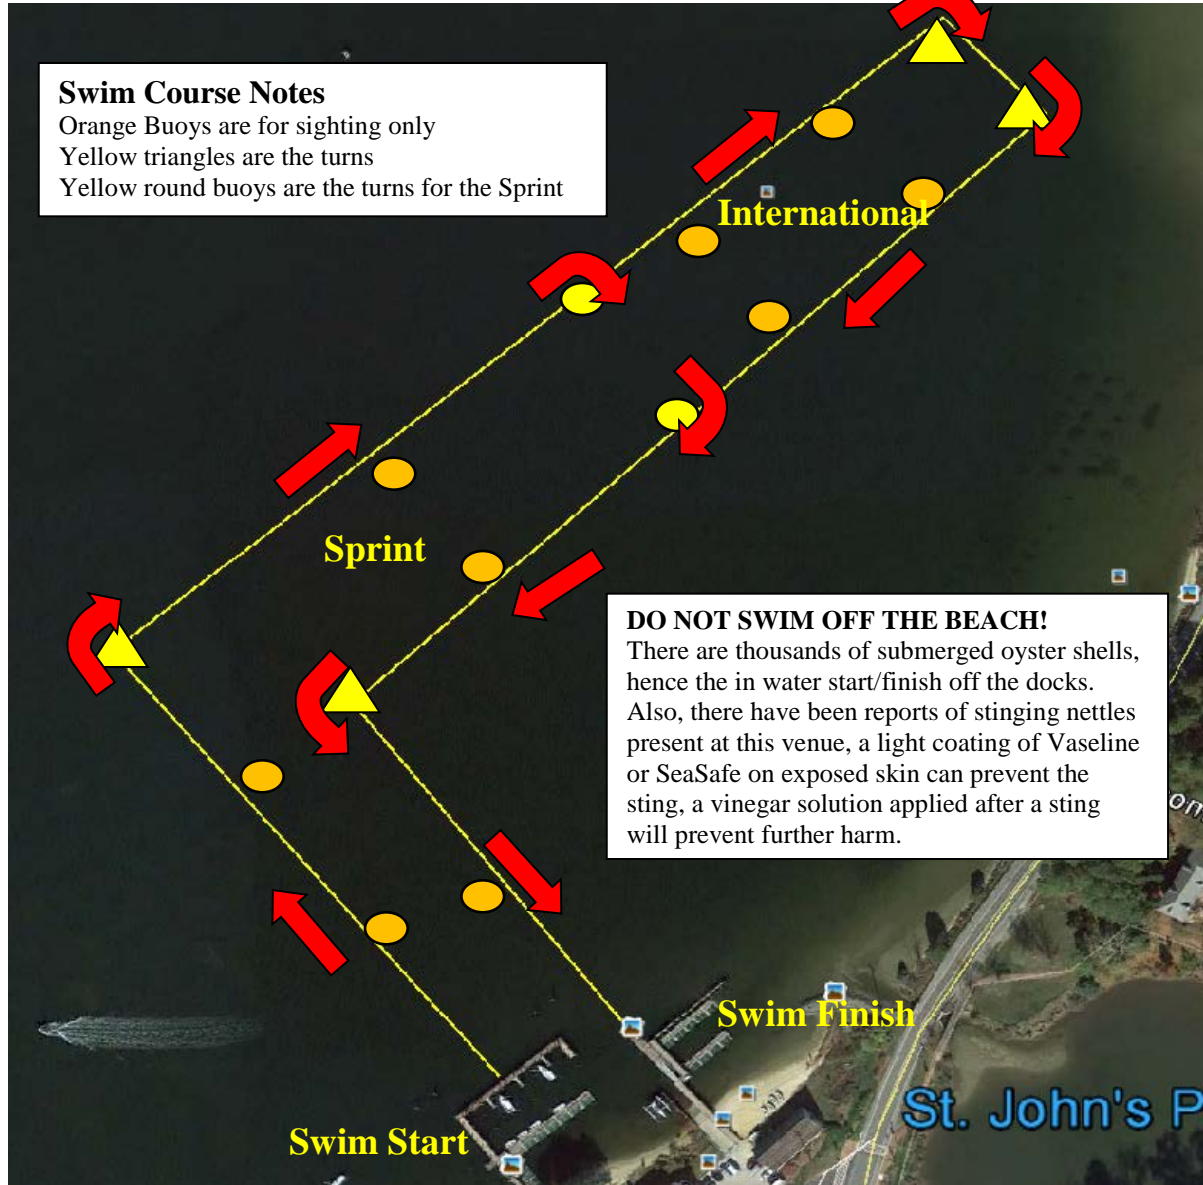

St. Mary's Triathlon Course Maps  
International and Sprint Distances  
June 17, 2017

**Swim Course – 1500 / 750 Meters**

**St. Mary's Triathlon Bike Course – 26 / 13 Miles**