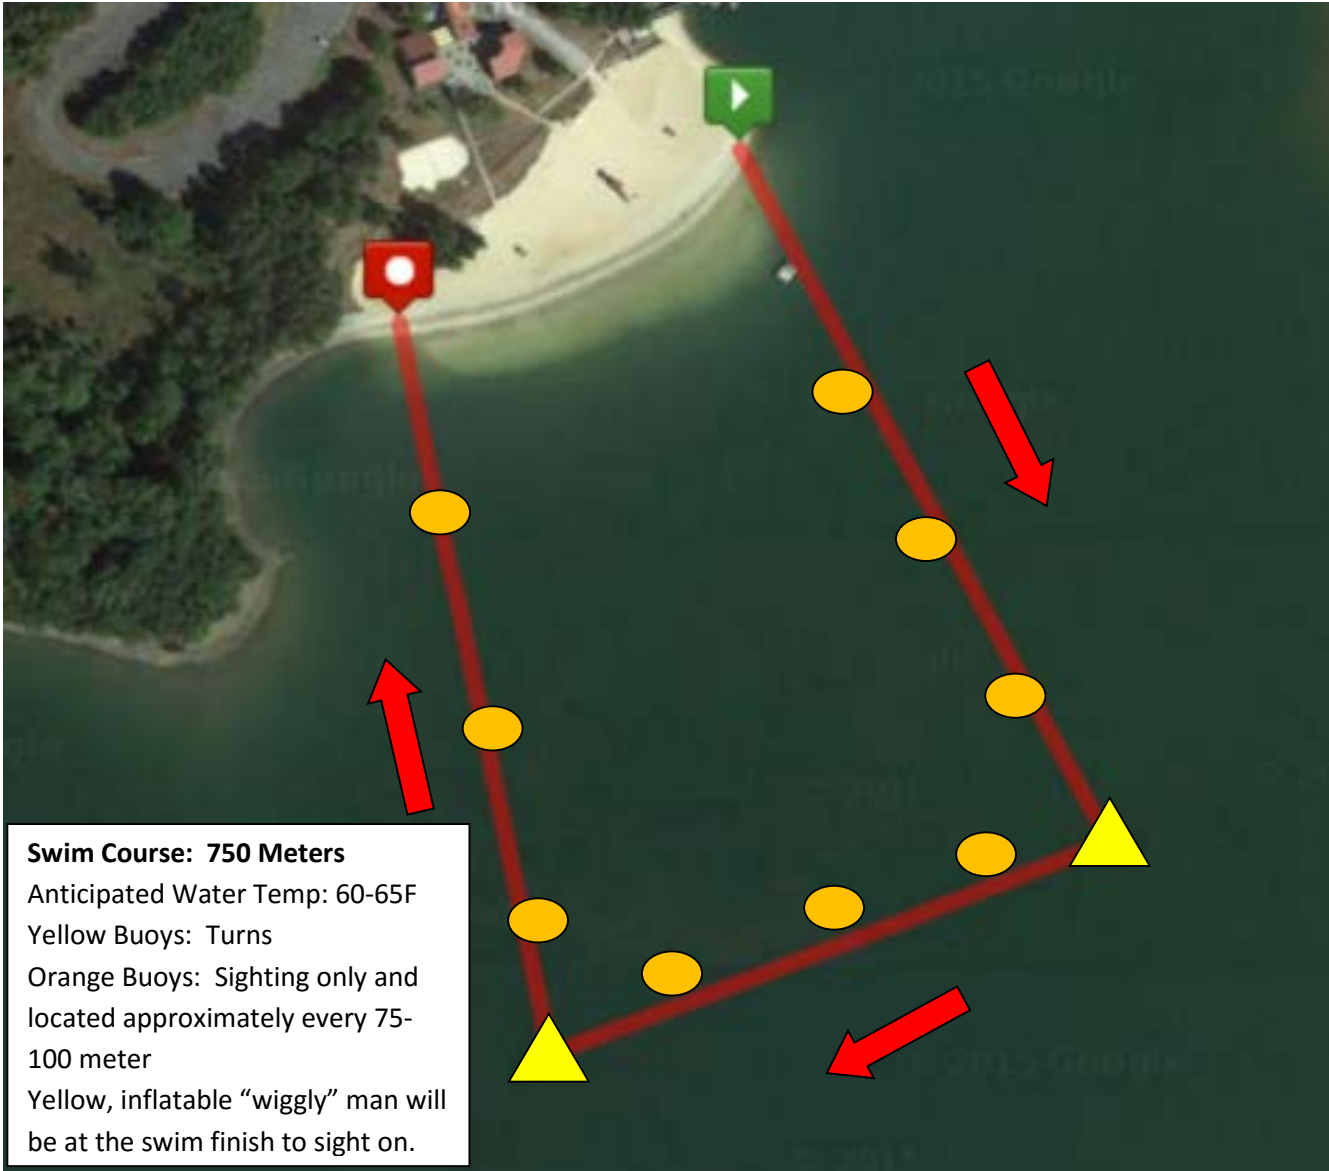

Smith Mountain Lake Triathlon Swim Course: 750 Meters

Smith Mountain Lake Triathlon Bike Course: 12 Miles

Smith Mountain Lake Triathlon Run Course: 3.1 Miles