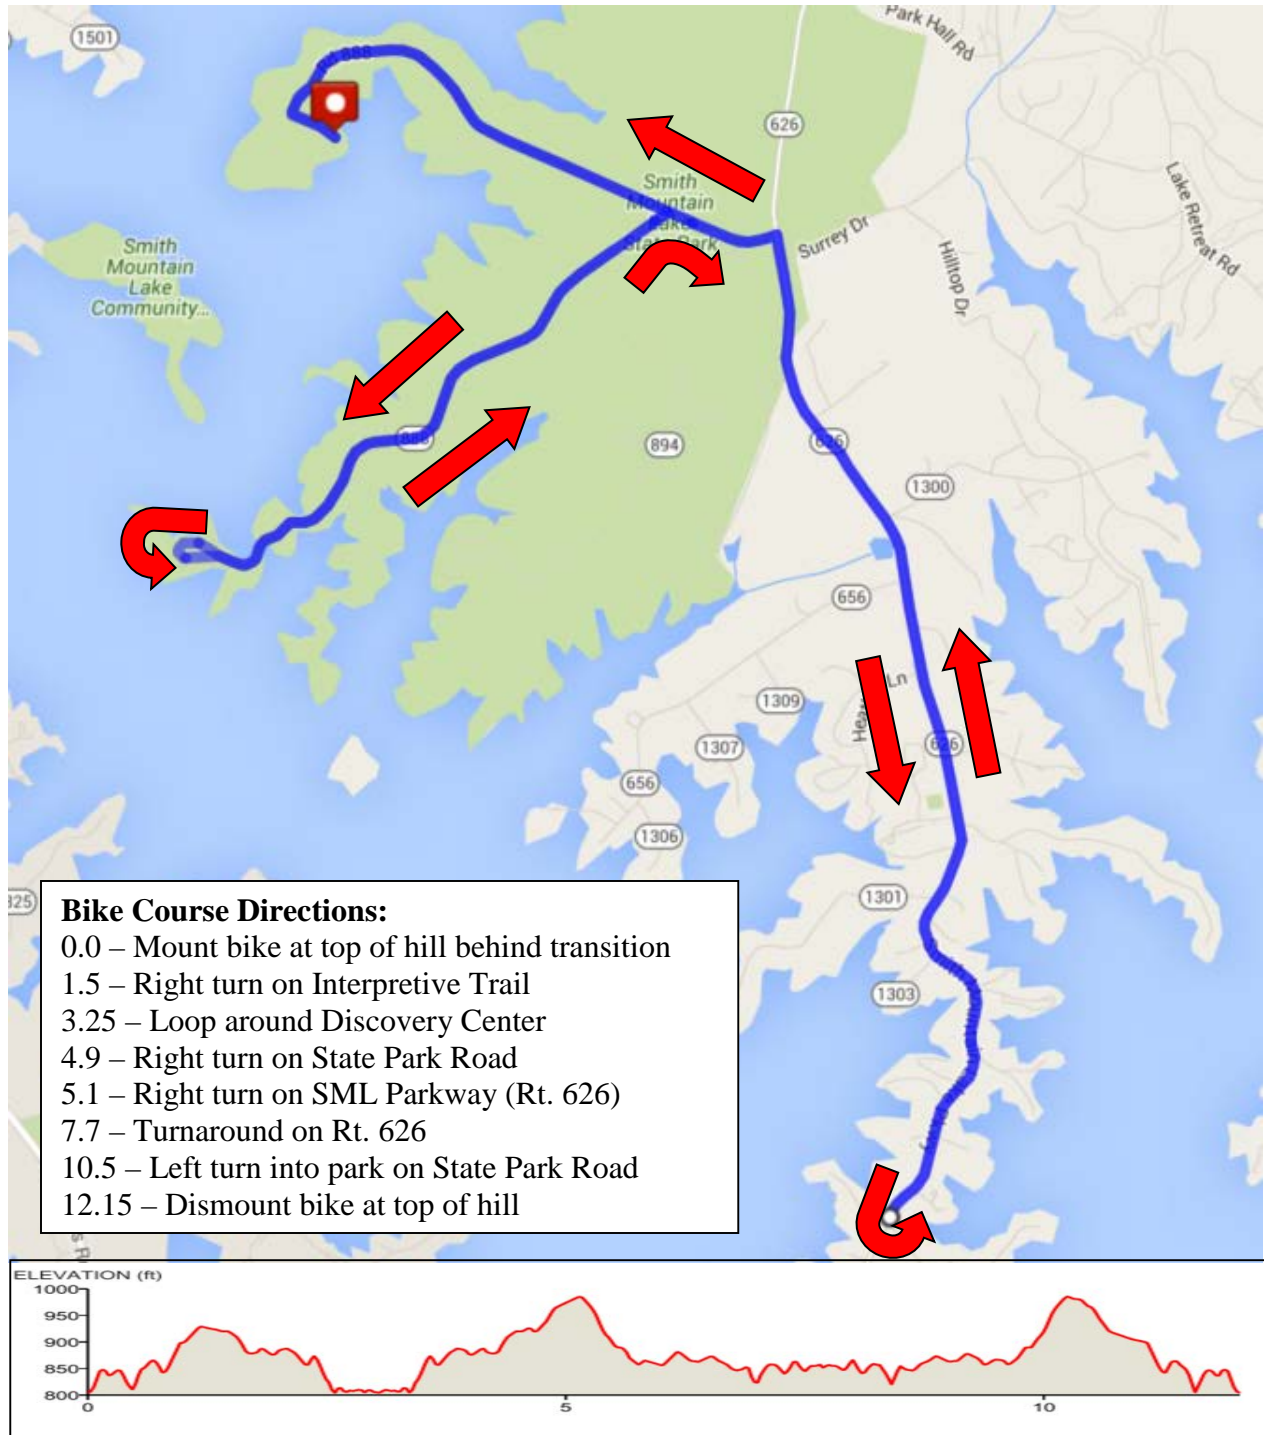

Smith Mountain Lake Triathlon Swim Course: 750 Meters

Smith Mountain Lake Triathlon Bike Course: 12 Miles

Smith Mountain Lake Triathlon Run Course: 3.1 Miles