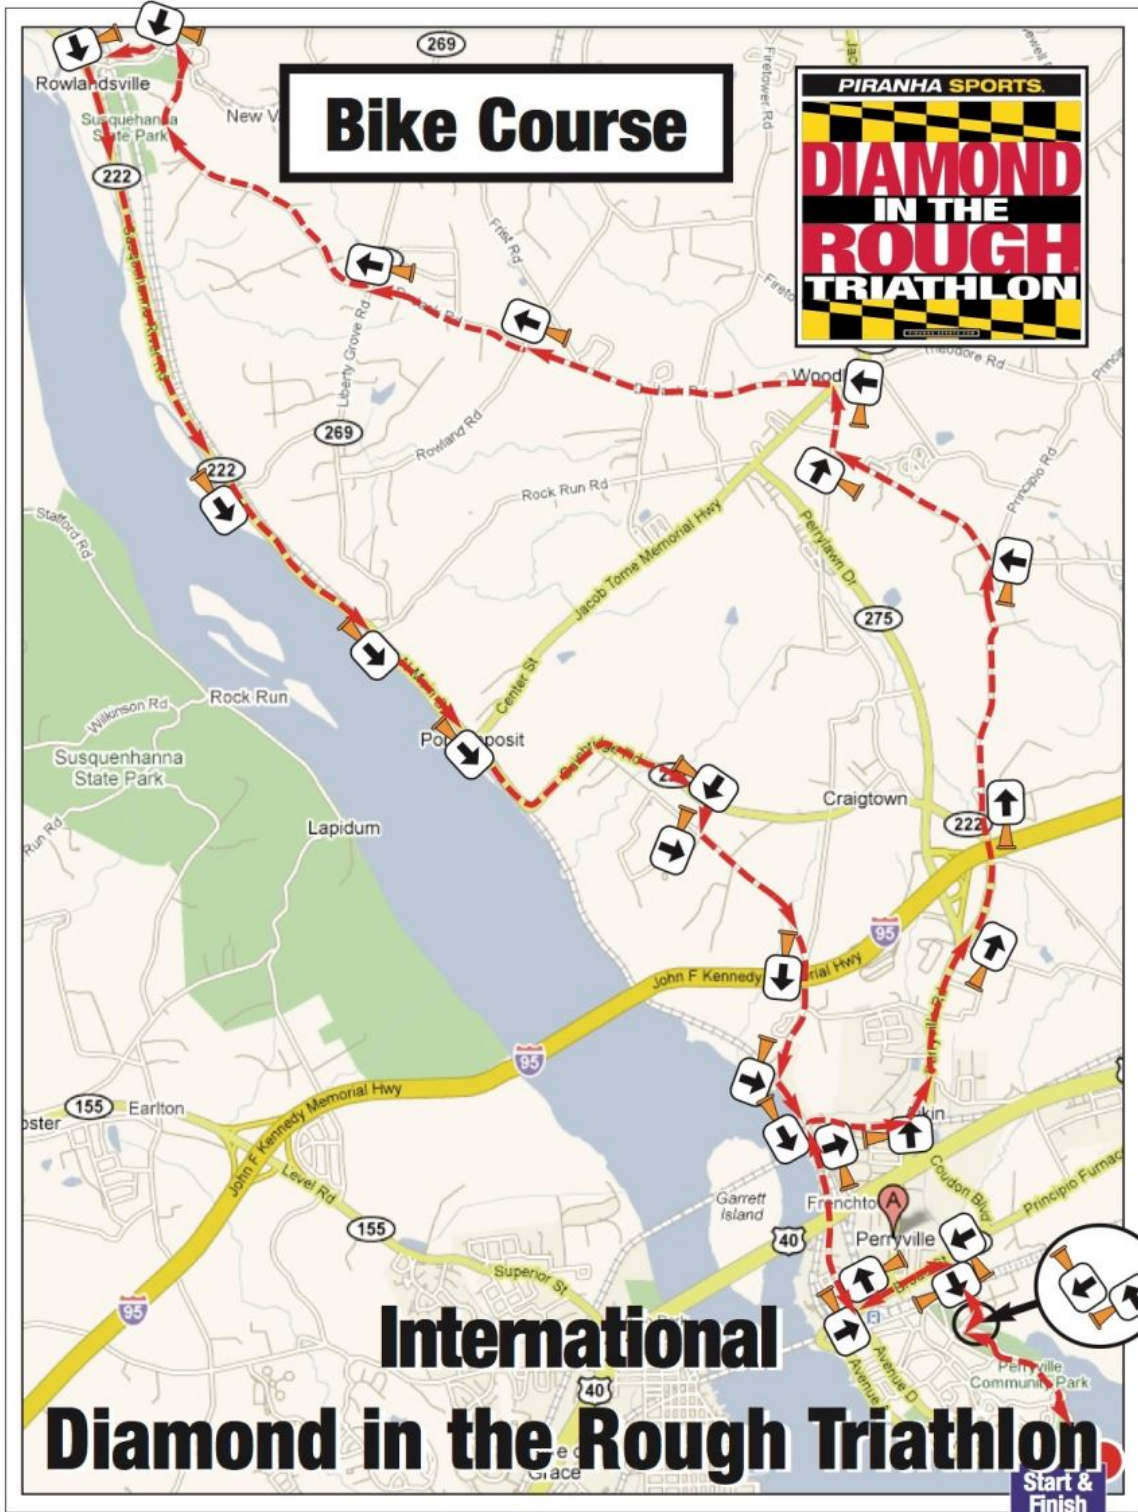

Diamond in the Rough Swim Course_1500/750 Meters

Diamond in the Rough Triathlon Sprint

Bike Course

Map data ©2012 Google

Diamond in the Rough Run Course_3.1/6.2 miles