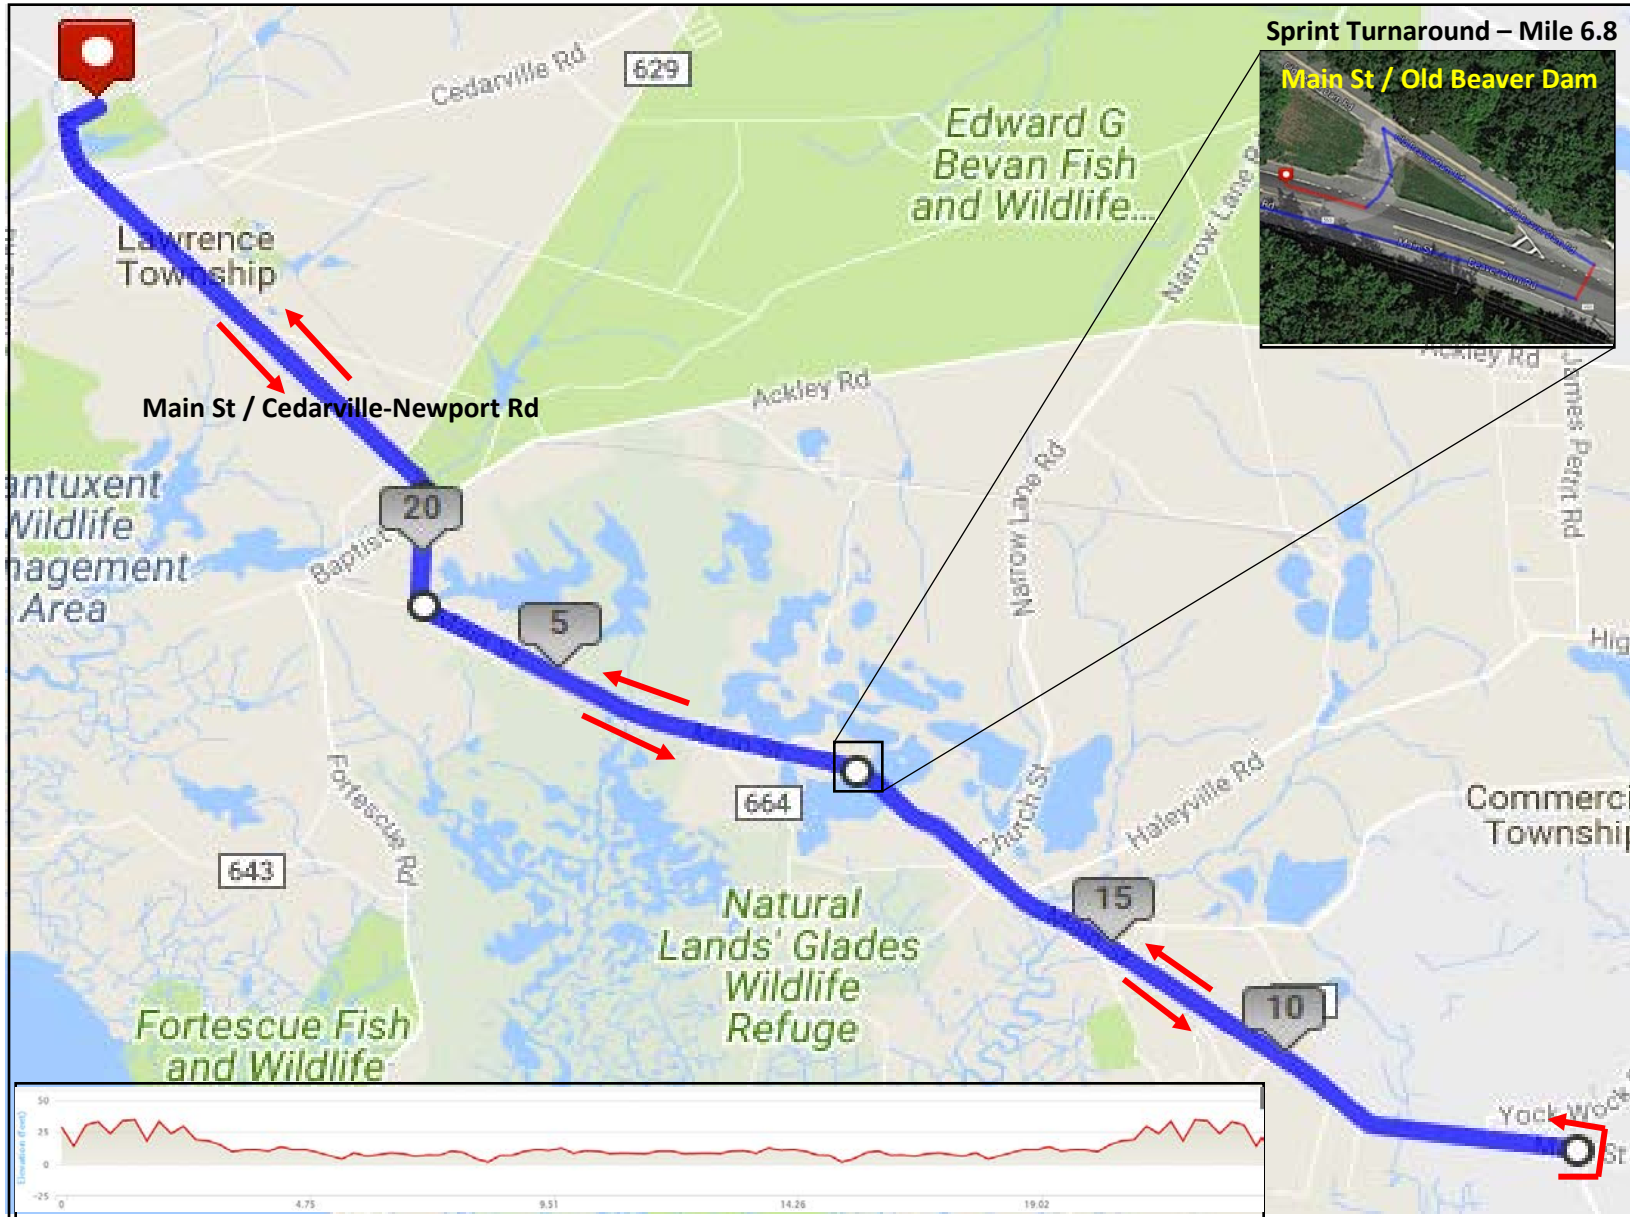

New Jersey DevilMan Triathlon Swim Course_1000/500 Meters

NJ Devilman Triathlon Bike Course (24/14 Miles)

NJ Devilman Triathlon Run Course (6.2/3.1 Miles)

NJ Devilman Duathlon Run Course (2.5k / 5k)