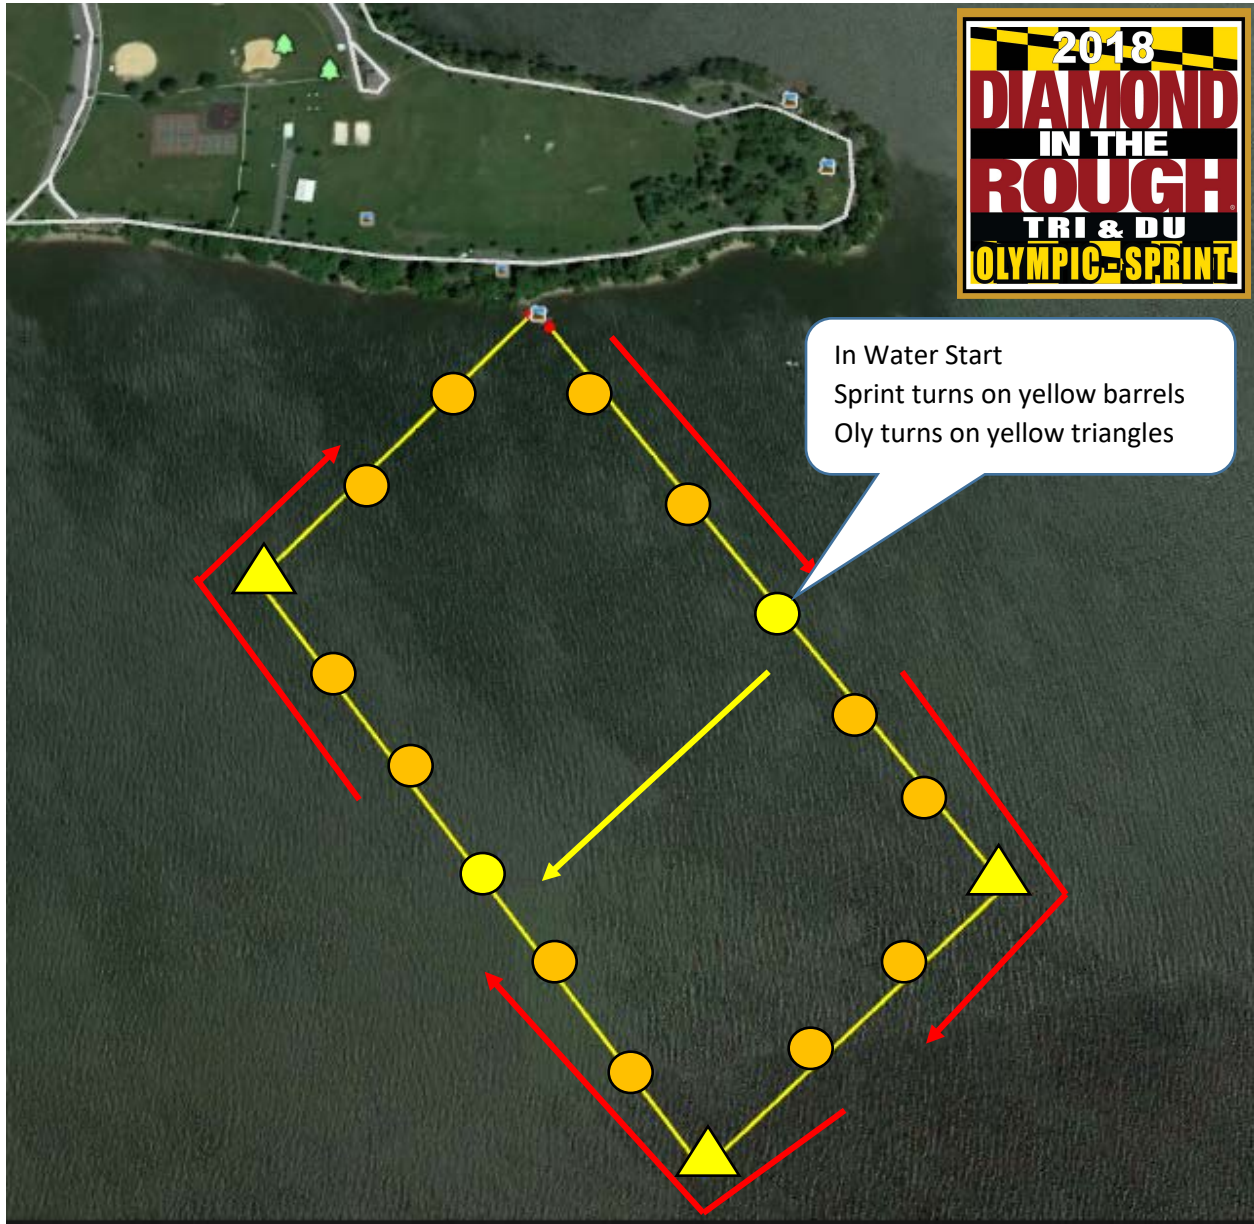

Diamond in the Rough Swim Course_1500/750 Meters

Diamond in the Rough Triathlon Sprint

Bike Course

Map data ©2012 Google

Diamond in the Rough Run Course_3.1/6.2 miles