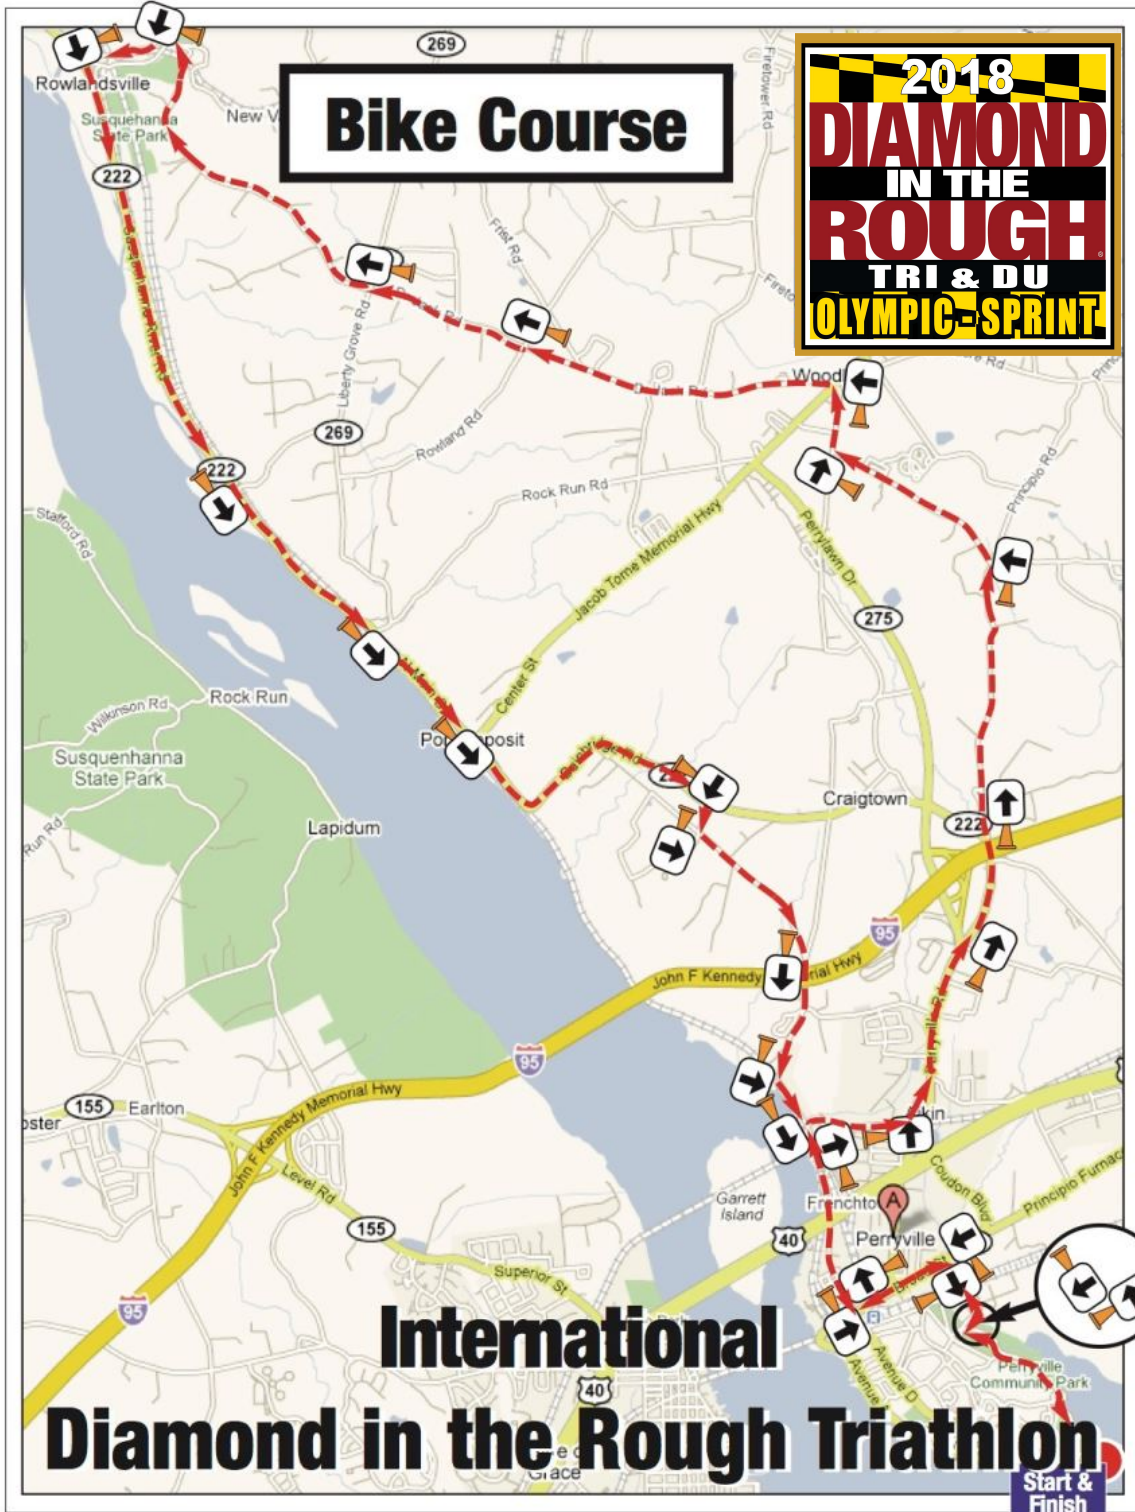

Diamond in the Rough Swim Course_1500/750 Meters

Diamond in the Rough Triathlon Sprint

Bike Course

Map data ©2012 Google

Diamond in the Rough Run Course_3.1/6.2 miles