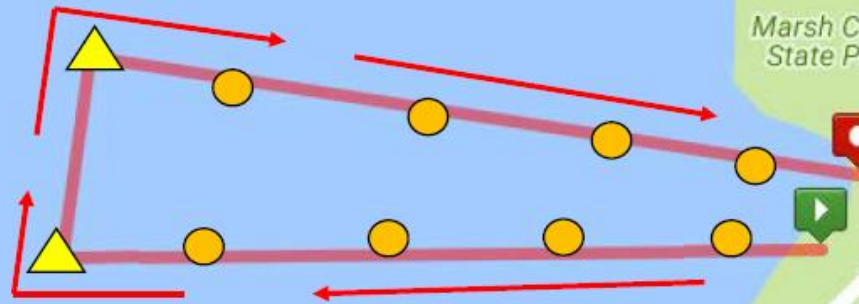

MarshMan Triathlon Swim Course_750 Meters

In Water Start

Turn on yellow barrels

Athletes can swim on either side of orange buoys

Water temperature is expected to be in the low-mid 70's.

Marsh Creek
State Park

Park Rd

Park Rd

Park Rd

MarshMan Duathlon 1st Run (1 Mile)

MarshMan Triathlon Bike Course (12.5 Miles)

MarshMan Triathlon/Duathlon Run 3.1 Mi