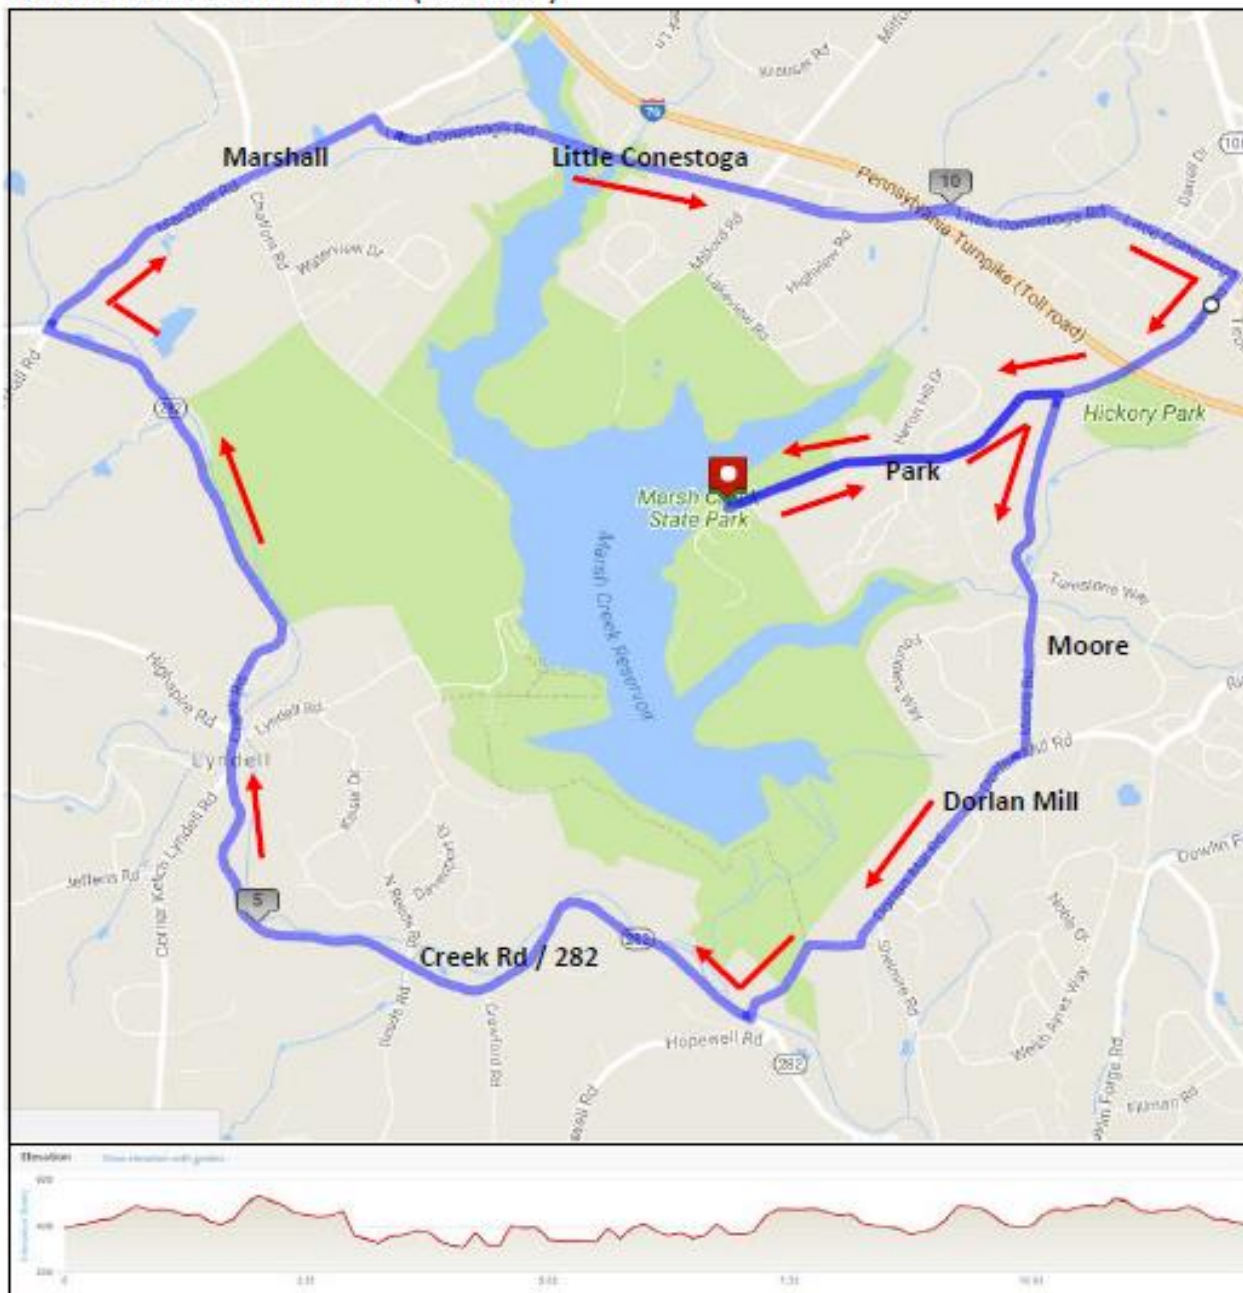

MarshMan Triathlon Swim Course_750 Meters

In Water Start

Turn on yellow barrels

Athletes can swim on either side of orange buoys

Water temperature is expected to be in the low-mid 70's.

Marsh Creek
State Park

Park Rd

Park Rd

Park Rd

MarshMan Duathlon 1st Run (1 Mile)

MarshMan Triathlon Bike Course (12.5 Miles)

MarshMan Triathlon/Duathlon Run 3.1 Mi