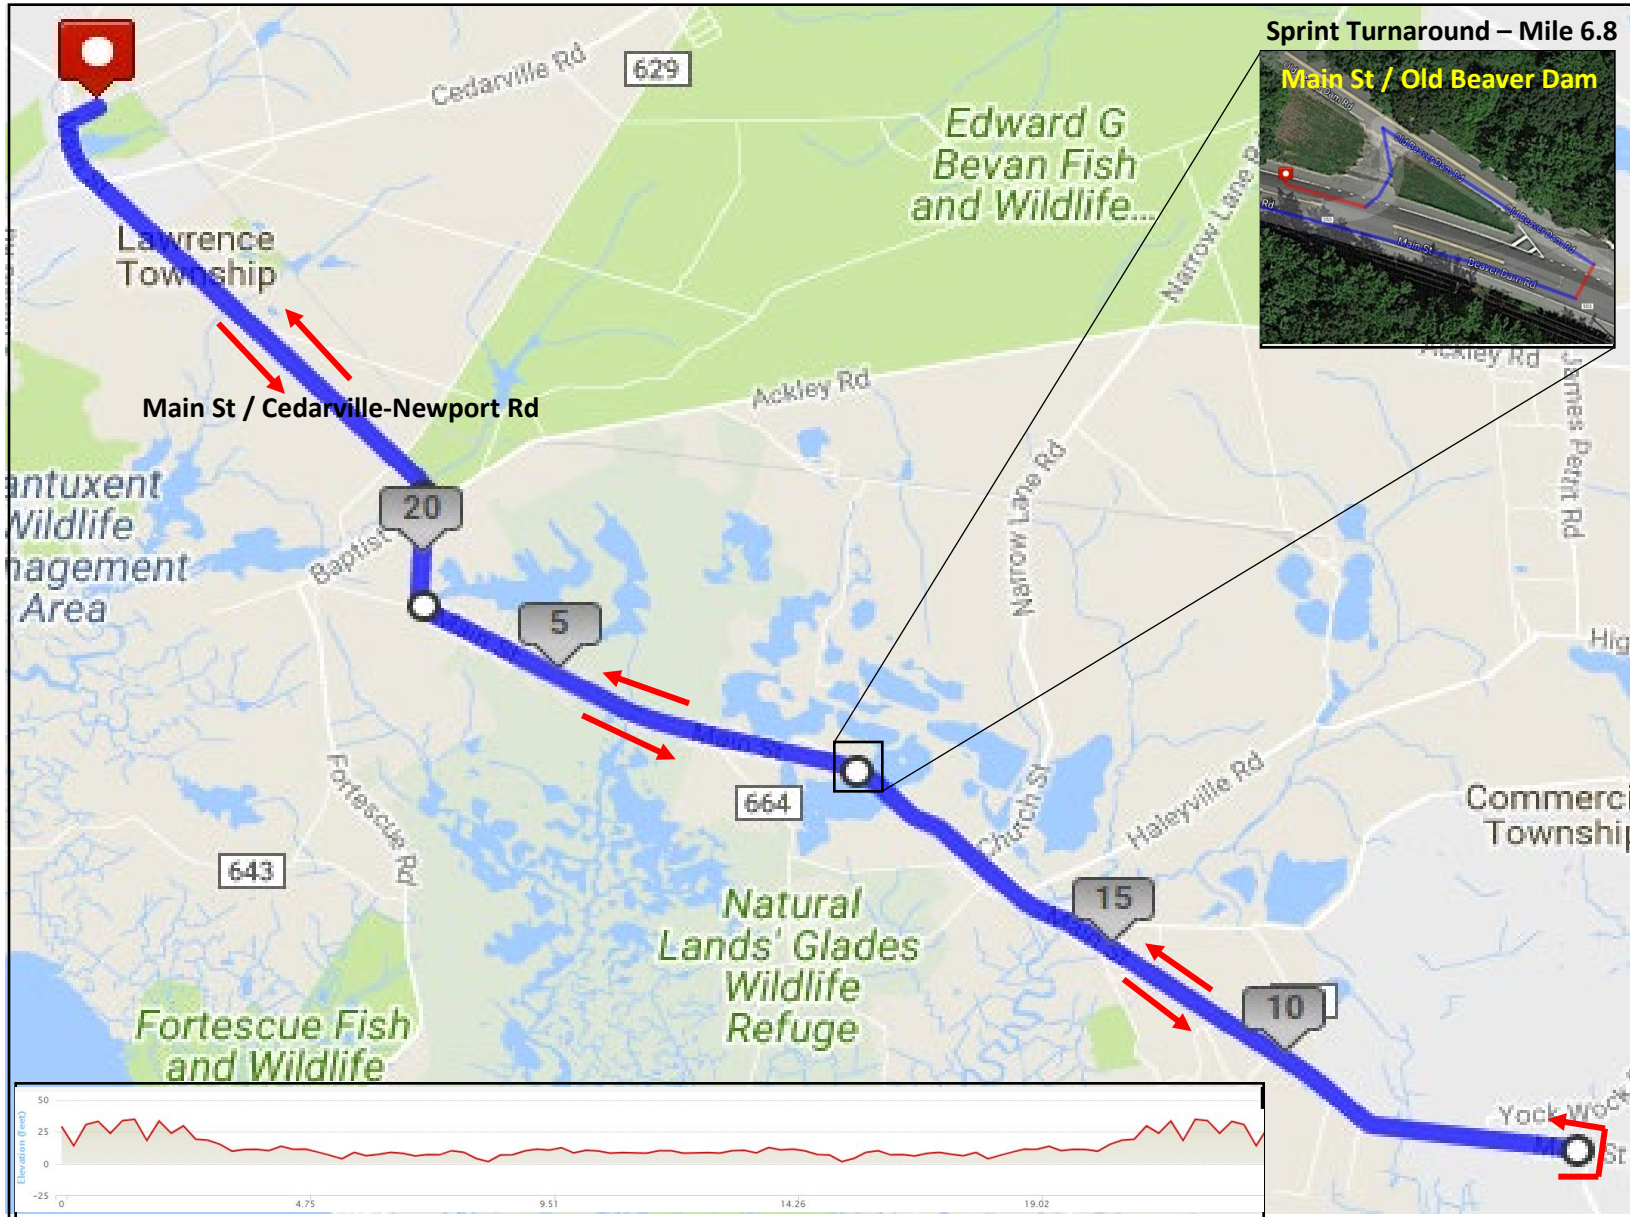

NJ Devilman Triathlon Site Layout

New Jersey DevilMan Triathlon Swim Course_1000/500 Meters

In Water Start
Sprint is a one loop swim, Olympic is two loops.
Athletes can swim on either side of orange buoys
Water temperature is expected to be in the 60's.

NJ Devilman Triathlon Bike Course (24/14 Miles)

NJ Devilman Triathlon Run Course (6.2/3.1 Miles)