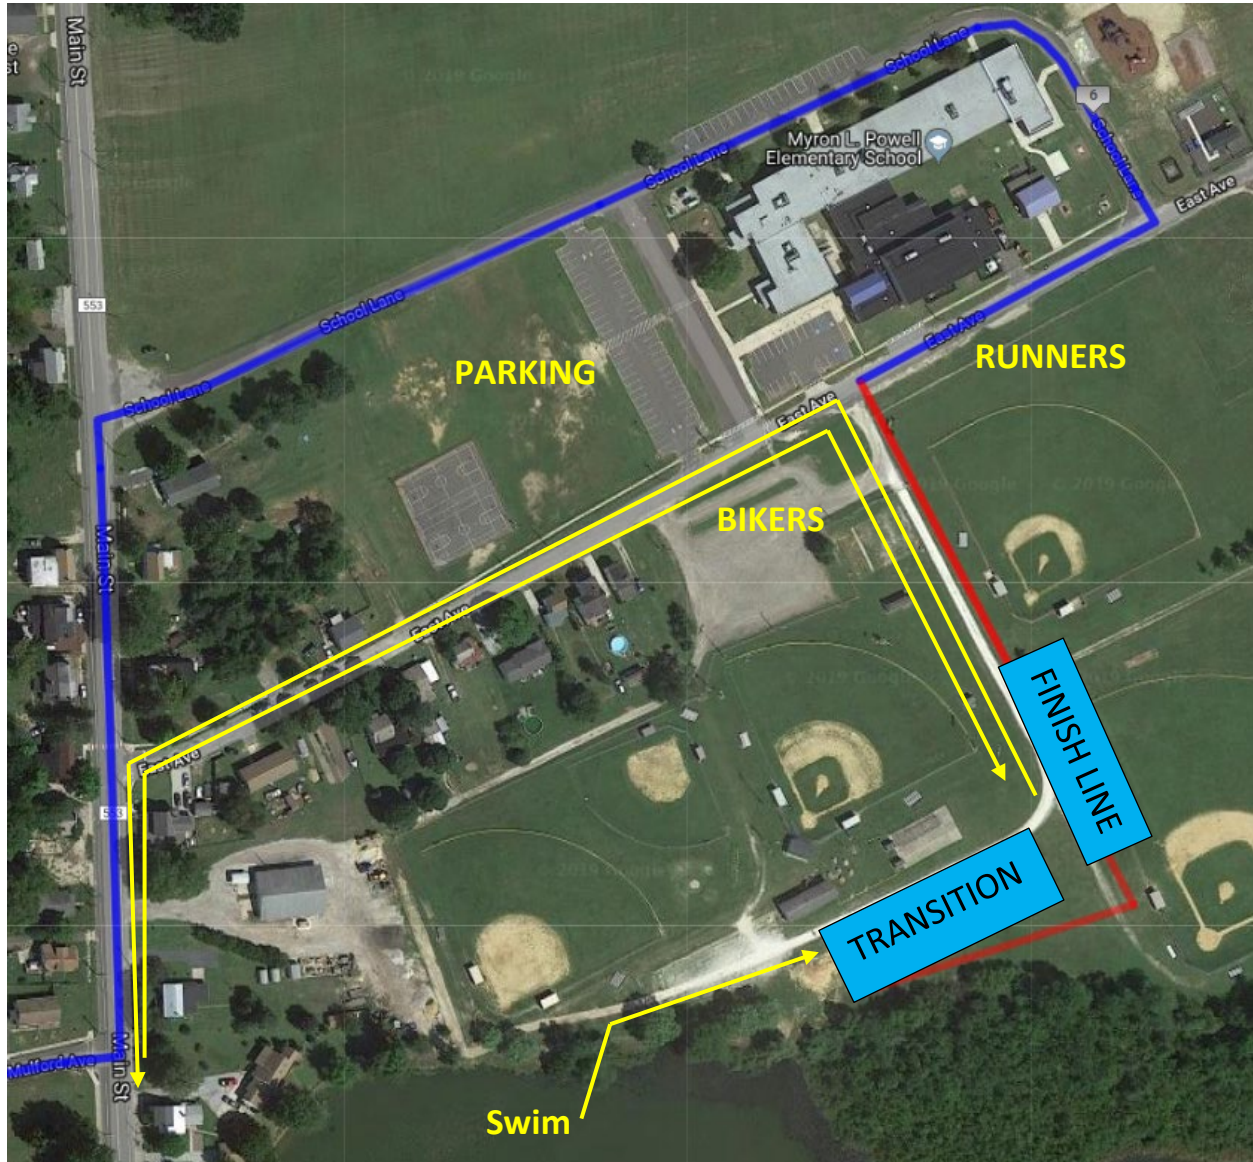

NJ Devilman Triathlon Site Layout

New Jersey DevilMan Triathlon Swim Course_1000/500 Meters

In Water Start
Sprint is a one loop swim, Olympic is two loops.
Athletes can swim on either side of orange buoys
Water temperature is expected to be in the 60's.

NJ Devilman Triathlon Bike Course (24/14 Miles)

NJ Devilman Triathlon Run Course (6.2/3.1 Miles)