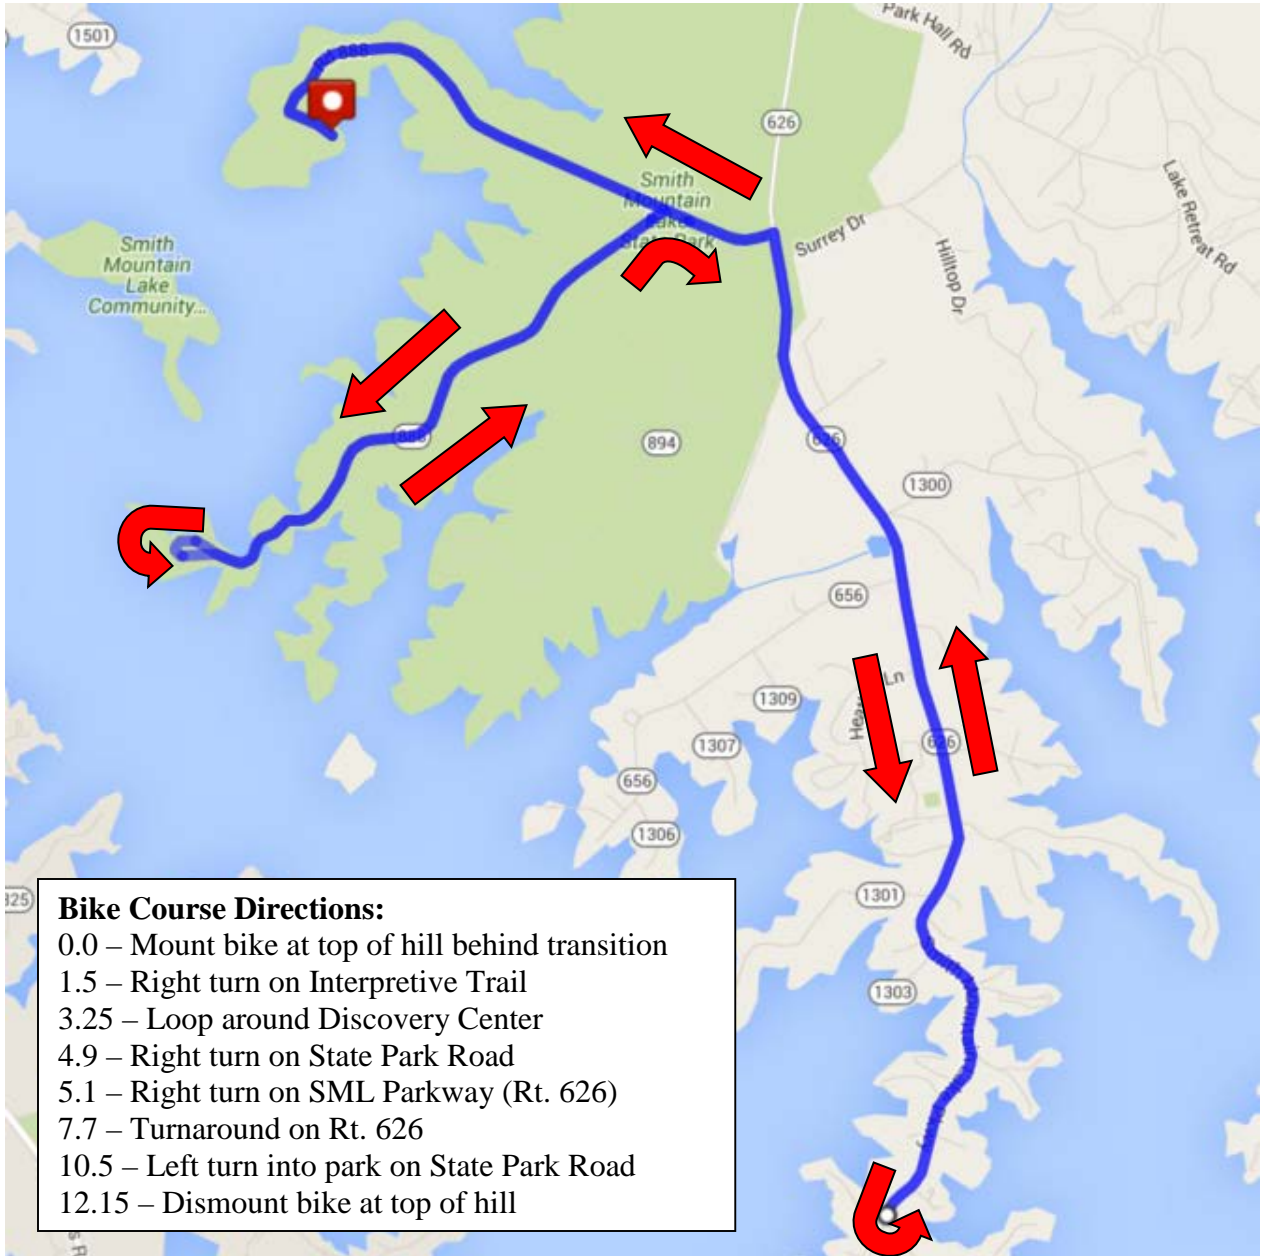

Smith Mountain Lake Triathlon Swim Course: 750 Meters

Smith Mountain Lake Duathlon Run #1_1 Mile Course

Smith Mountain Lake Triathlon Bike Course: 12 Miles

Smith Mountain Lake Triathlon Run Course: 3.1 Miles

Smith Mountain Lake Triathlon Site Layout

Smith Mountain Lake Triathlon Parking