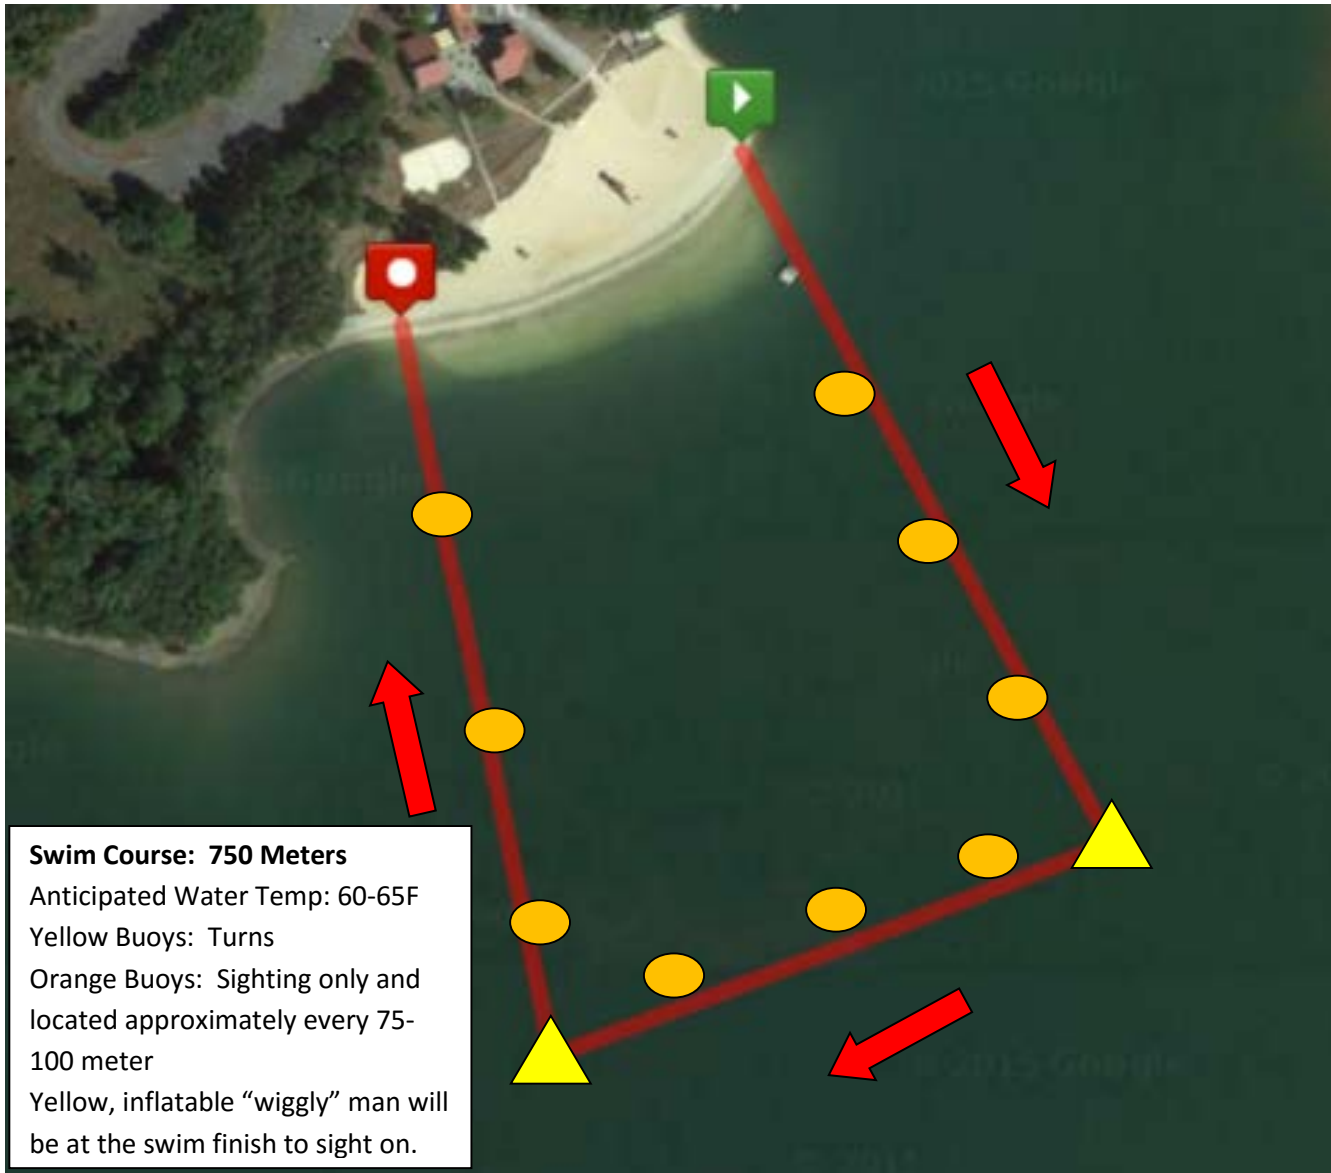

Smith Mountain Lake Triathlon Swim Course: 750 Meters

Smith Mountain Lake Duathlon Run #1_1 Mile Course

Smith Mountain Lake Triathlon Bike Course: 12 Miles

Smith Mountain Lake Triathlon Run Course: 3.1 Miles

Smith Mountain Lake Triathlon Site Layout

Smith Mountain Lake Triathlon Parking