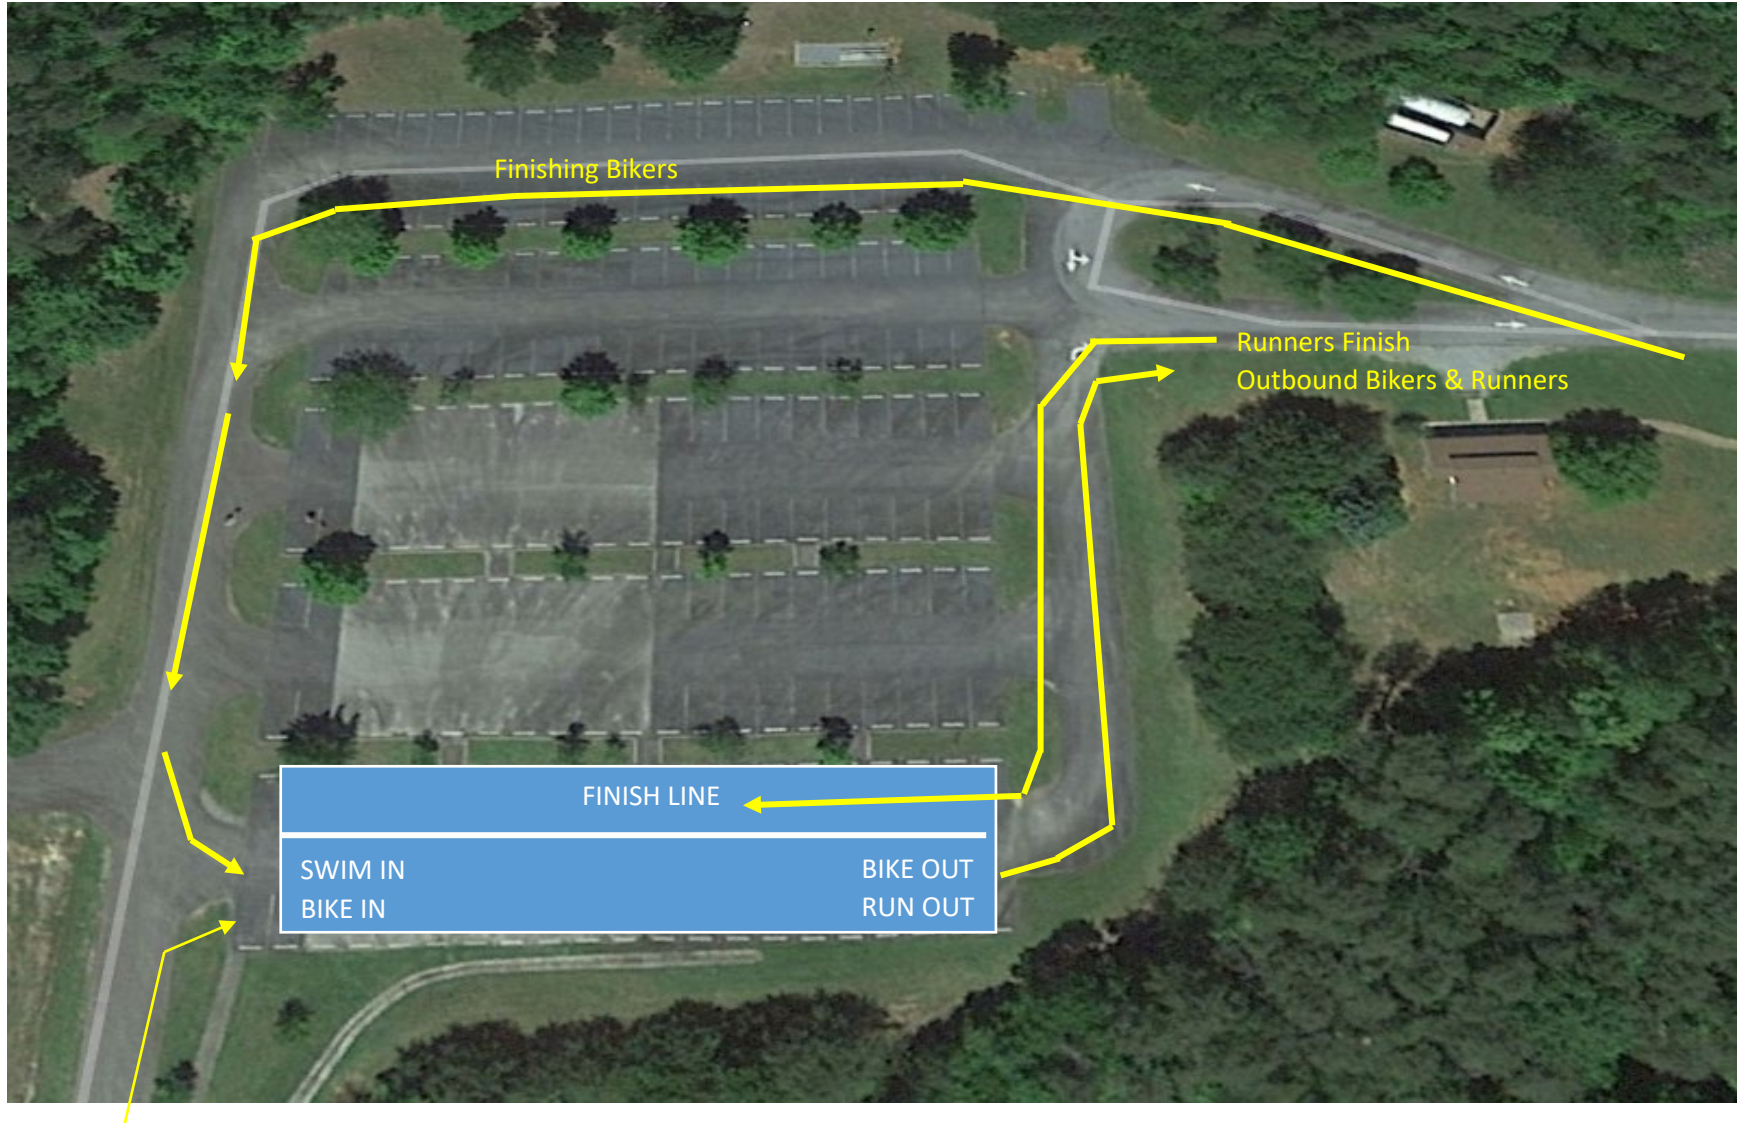

Smith Mountain Lake Triathlon Swim Course: 750 Meters

Smith Mountain Lake Duathlon Run #1_1 Mile Course

Smith Mountain Lake Triathlon Bike Course: 12 Miles

Smith Mountain Lake Triathlon Run Course: 3.1 Miles

Smith Mountain Lake Triathlon Site Layout

Smith Mountain Lake Triathlon Parking