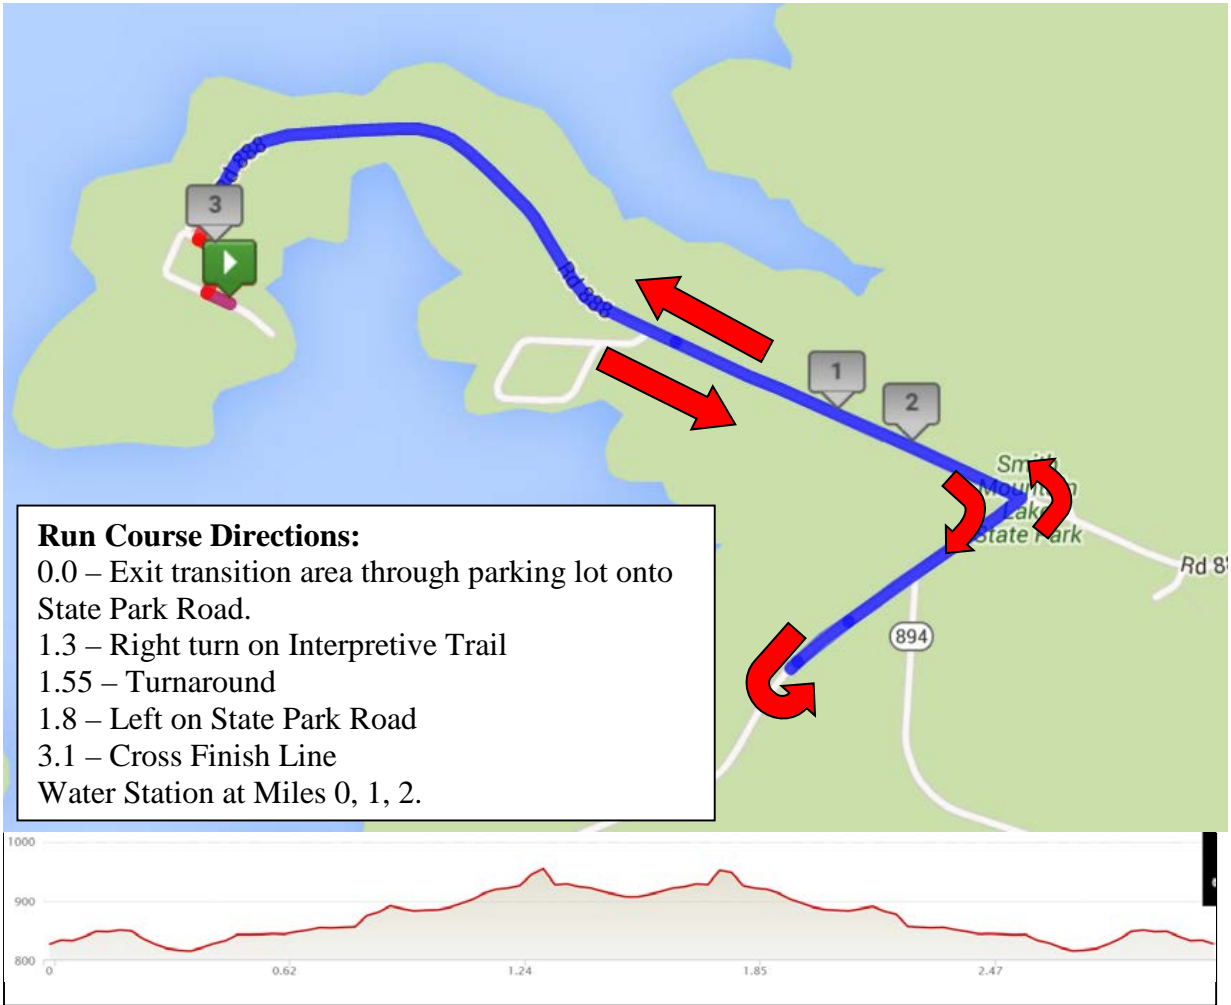

Smith Mountain Lake Triathlon Swim Course: 750 Meters

Smith Mountain Lake Duathlon Run #1_1 Mile Course

Smith Mountain Lake Triathlon Bike Course: 12 Miles

Smith Mountain Lake Triathlon Run Course: 3.1 Miles

Smith Mountain Lake Triathlon Site Layout

Smith Mountain Lake Triathlon Parking