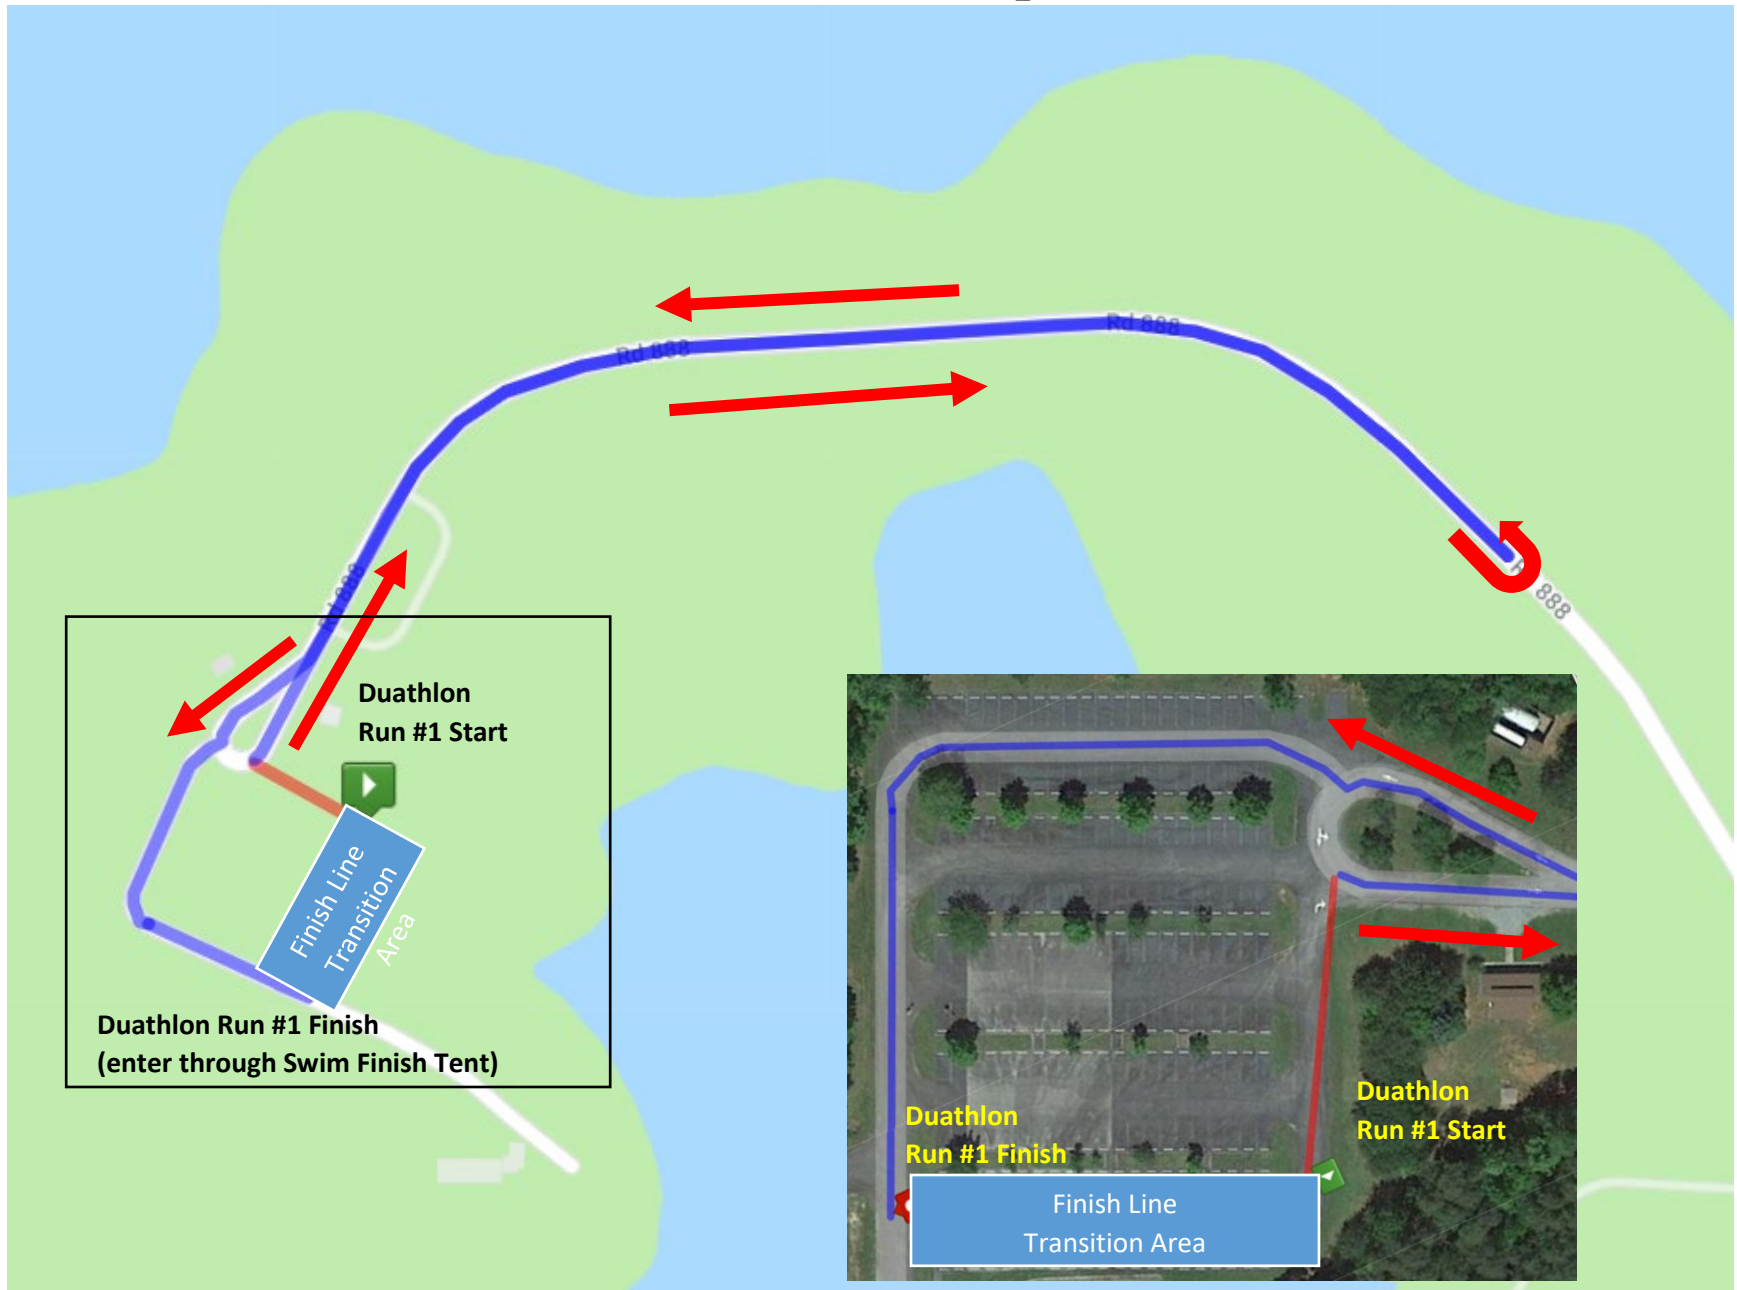

Smith Mountain Lake Triathlon Swim Course: 750 Meters

Smith Mountain Lake Duathlon Run #1_1 Mile Course

Smith Mountain Lake Triathlon Bike Course: 12 Miles

Smith Mountain Lake Triathlon Run Course: 3.1 Miles

Smith Mountain Lake Triathlon Site Layout

Smith Mountain Lake Triathlon Parking