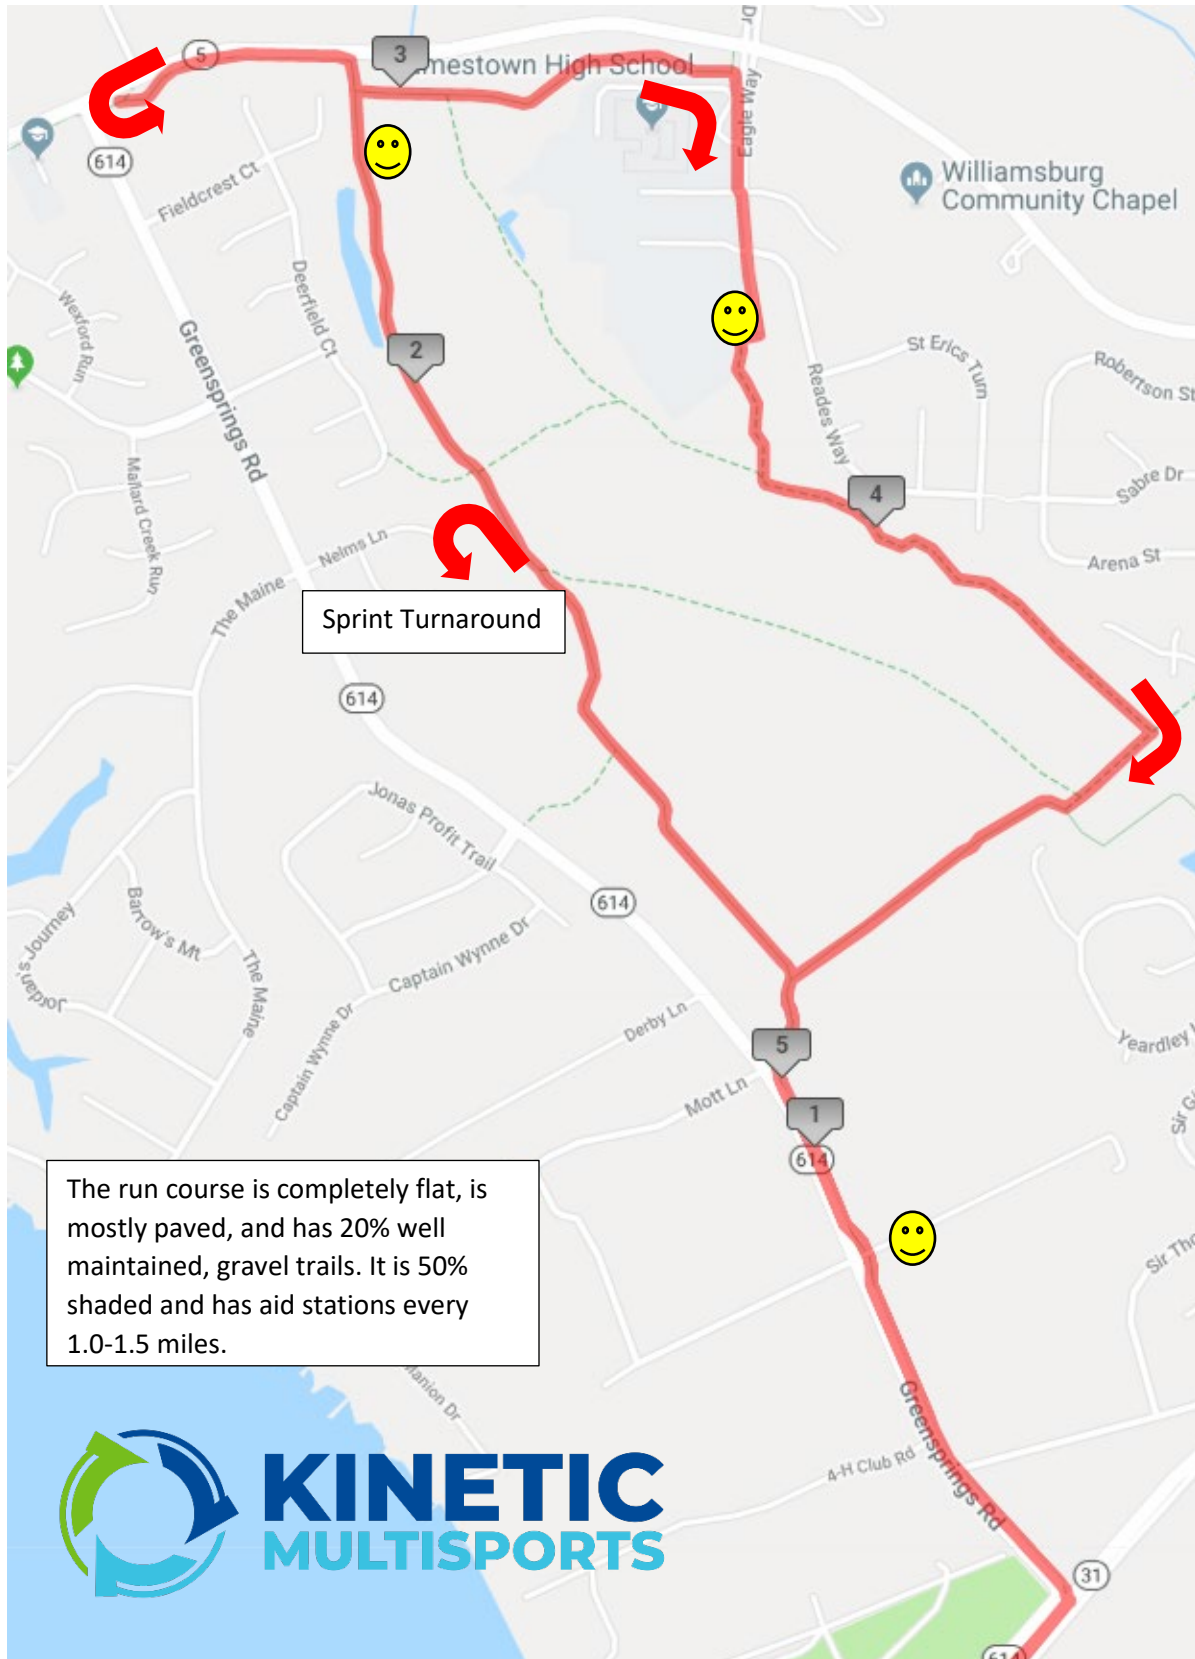

Jamestown Triathlon Swim Course 1500 / 750 Meters

Water is brackish and shallow. If you need assistance, roll on your back and flag one of our lifeguards. Or, swim towards shore and stand up.

Route may be reversed due to currents

Jamestown Triathlon Bike Course 24/13 Miles

Jamestown Triathlon Run Course 6.2 / 3.1 Miles

Jamestown Site Layout