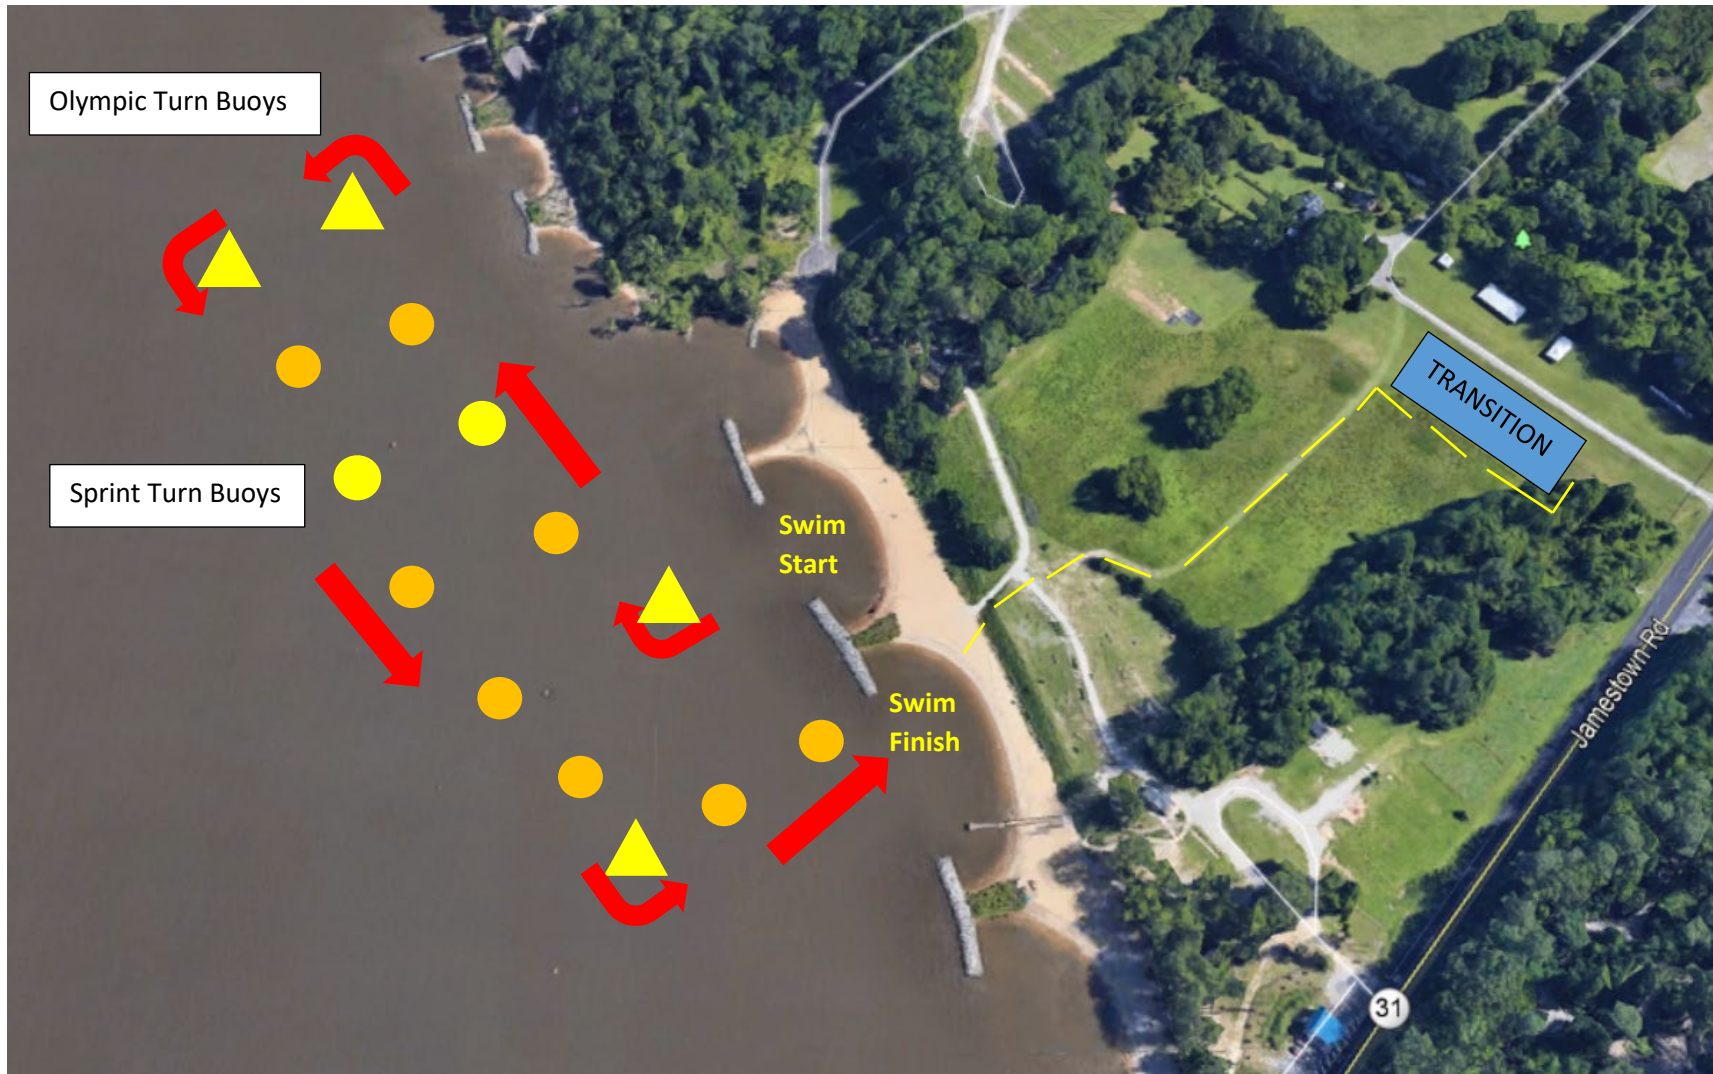

Jamestown Triathlon Swim Course 1500 / 750 Meters

Water is brackish and shallow. If you need assistance, roll on your back and flag one of our lifeguards. Or, swim towards shore and stand up.

Route may be reversed due to currents

Jamestown Triathlon Bike Course 24/13 Miles

Jamestown Triathlon Run Course 6.2 / 3.1 Miles

Jamestown Site Layout