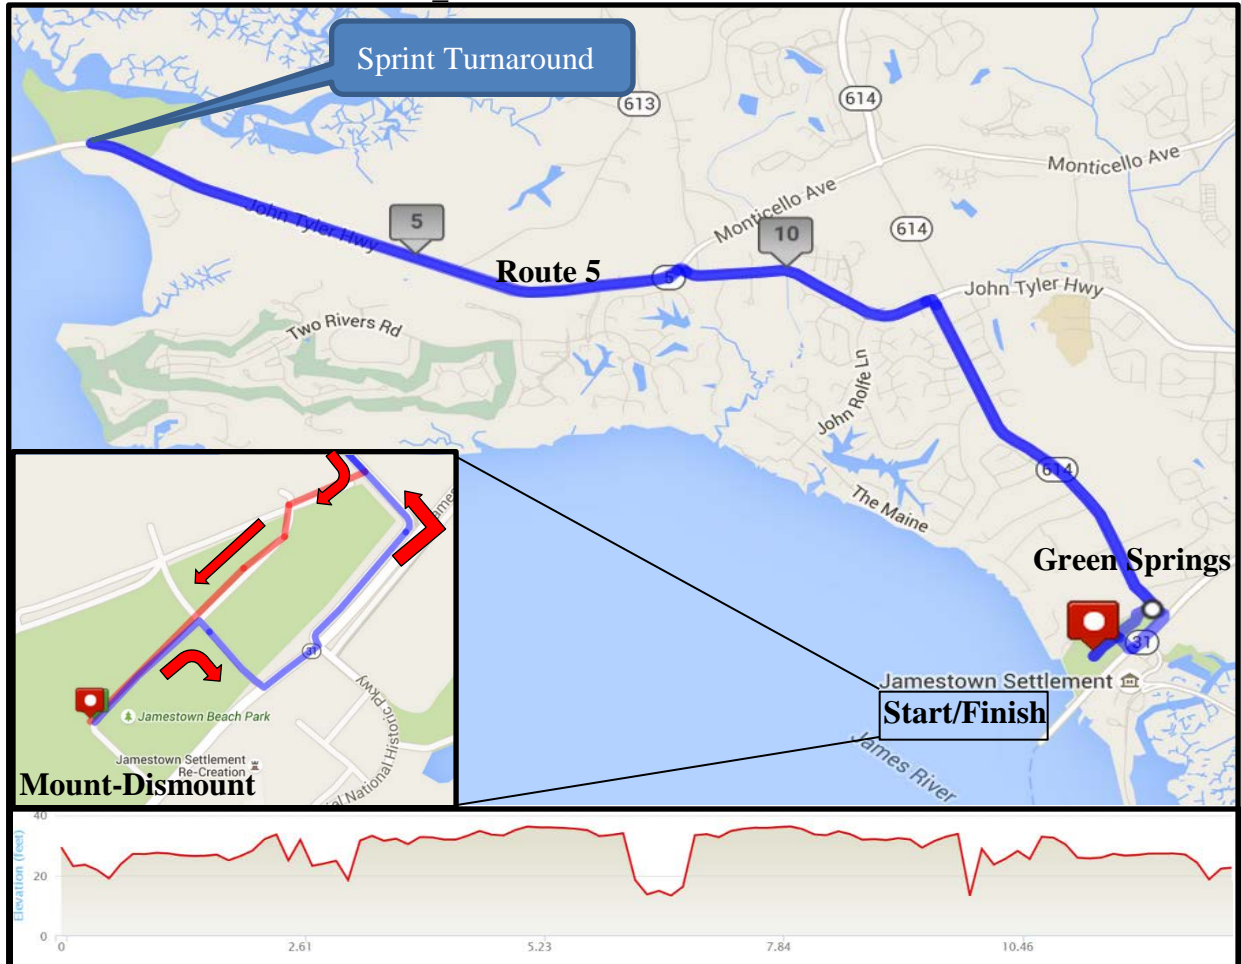

**Patriots Triathlon Swim Course 750 Meters**

Water is brackish and shallow. If you need assistance, roll on your back and flag one of our lifeguards. Or, swim towards shore and stand up.

*\*Route may be reversed due to currents\**

## Patriots Triathlon Bike Course 13 Miles

Turn	Mileage	Next	Turn	Mileage	Next
Mount Bike	0	0.1	Turnaround	6.6	2.9
Right inside park	0.1	0.1	Right on Rt 5 at light	9.5	1.2
Left on Jamestown	0.2	0.02	Right on GreenSprings	10.7	2.1
Left on Green Springs	0.22	3.48	Right into back entrance of park	12.8	0.3
Left on Rt. 5 at light	3.7	2.9	Dismount	13.1	0

**Patriots Triathlon Run Course\_3.1 Miles**

**Patriots Triathlon Site Layout**