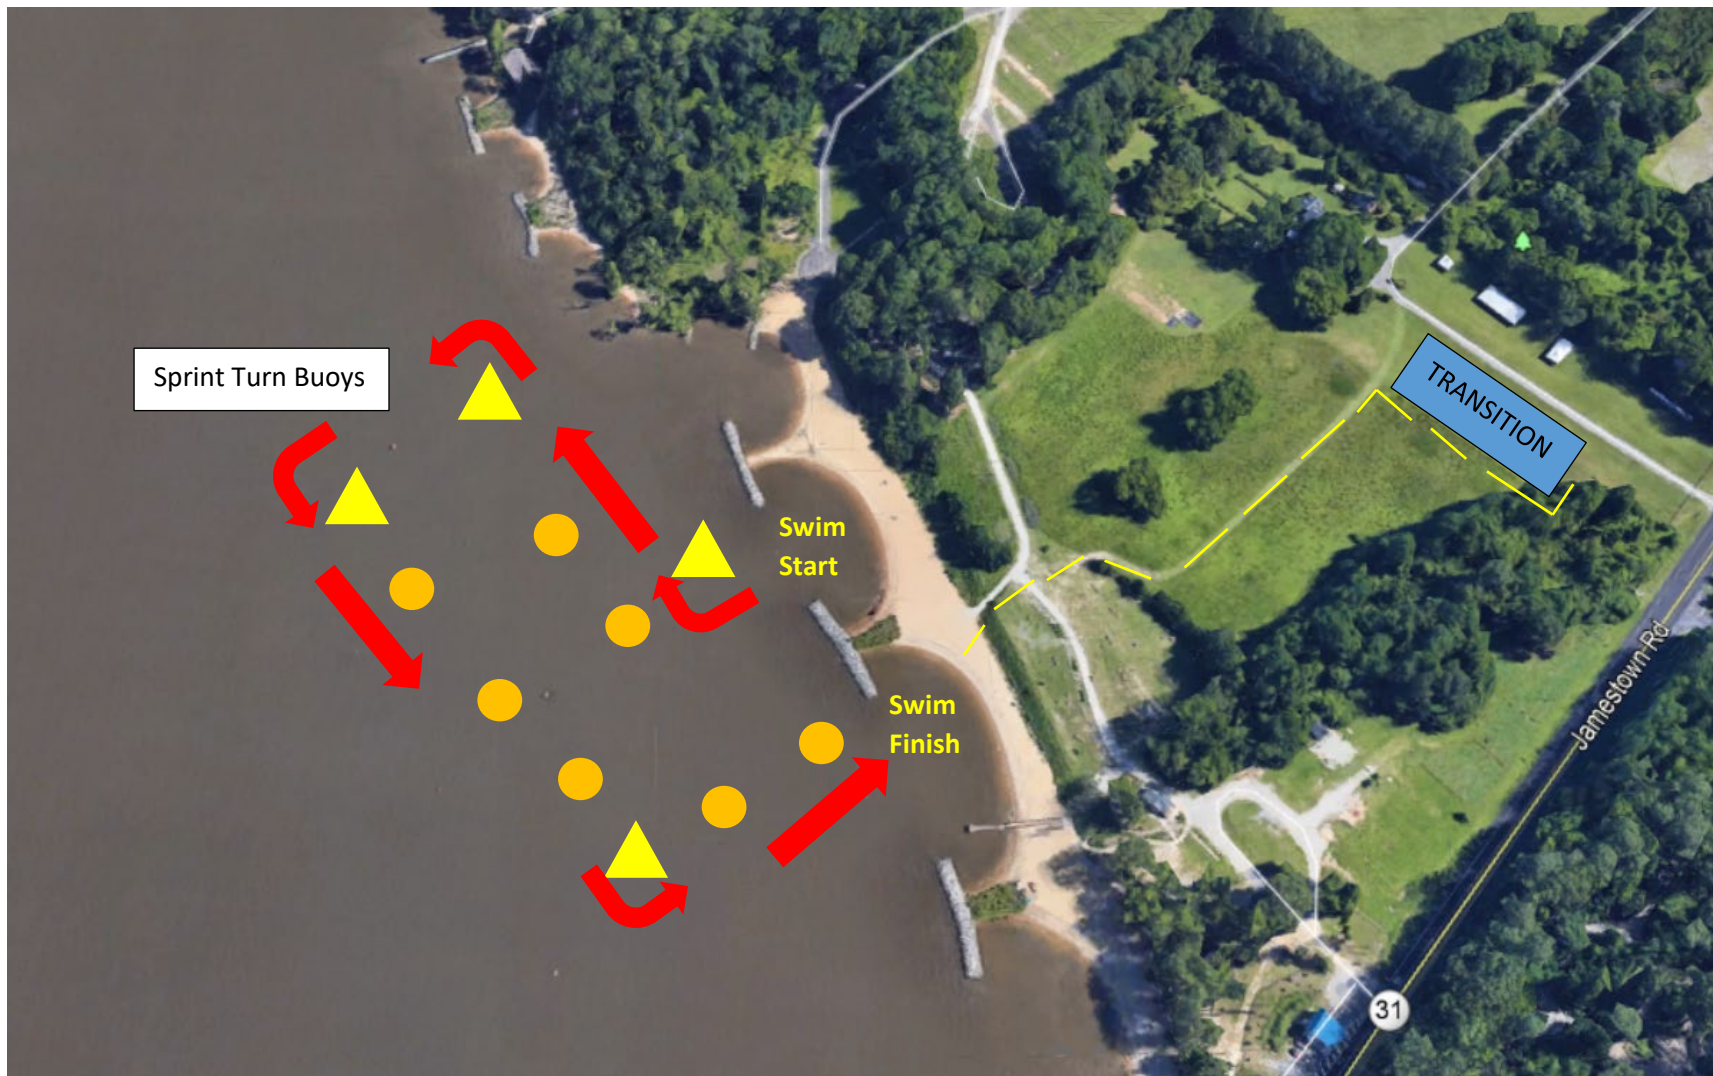

**Patriots Triathlon Swim Course 750 Meters**

Water is brackish and shallow. If you need assistance, roll on your back and flag one of our lifeguards. Or, swim towards shore and stand up.

*\*Route may be reversed due to currents\**

## Patriots Triathlon Bike Course 13 Miles

Turn	Mileage	Next	Turn	Mileage	Next
Mount Bike	0	0.1	Turnaround	6.6	2.9
Right inside park	0.1	0.1	Right on Rt 5 at light	9.5	1.2
Left on Jamestown	0.2	0.02	Right on GreenSprings	10.7	2.1
Left on Green Springs	0.22	3.48	Right into back entrance of park	12.8	0.3
Left on Rt. 5 at light	3.7	2.9	Dismount	13.1	0

**Patriots Triathlon Run Course\_3.1 Miles**

**Patriots Triathlon Site Layout**