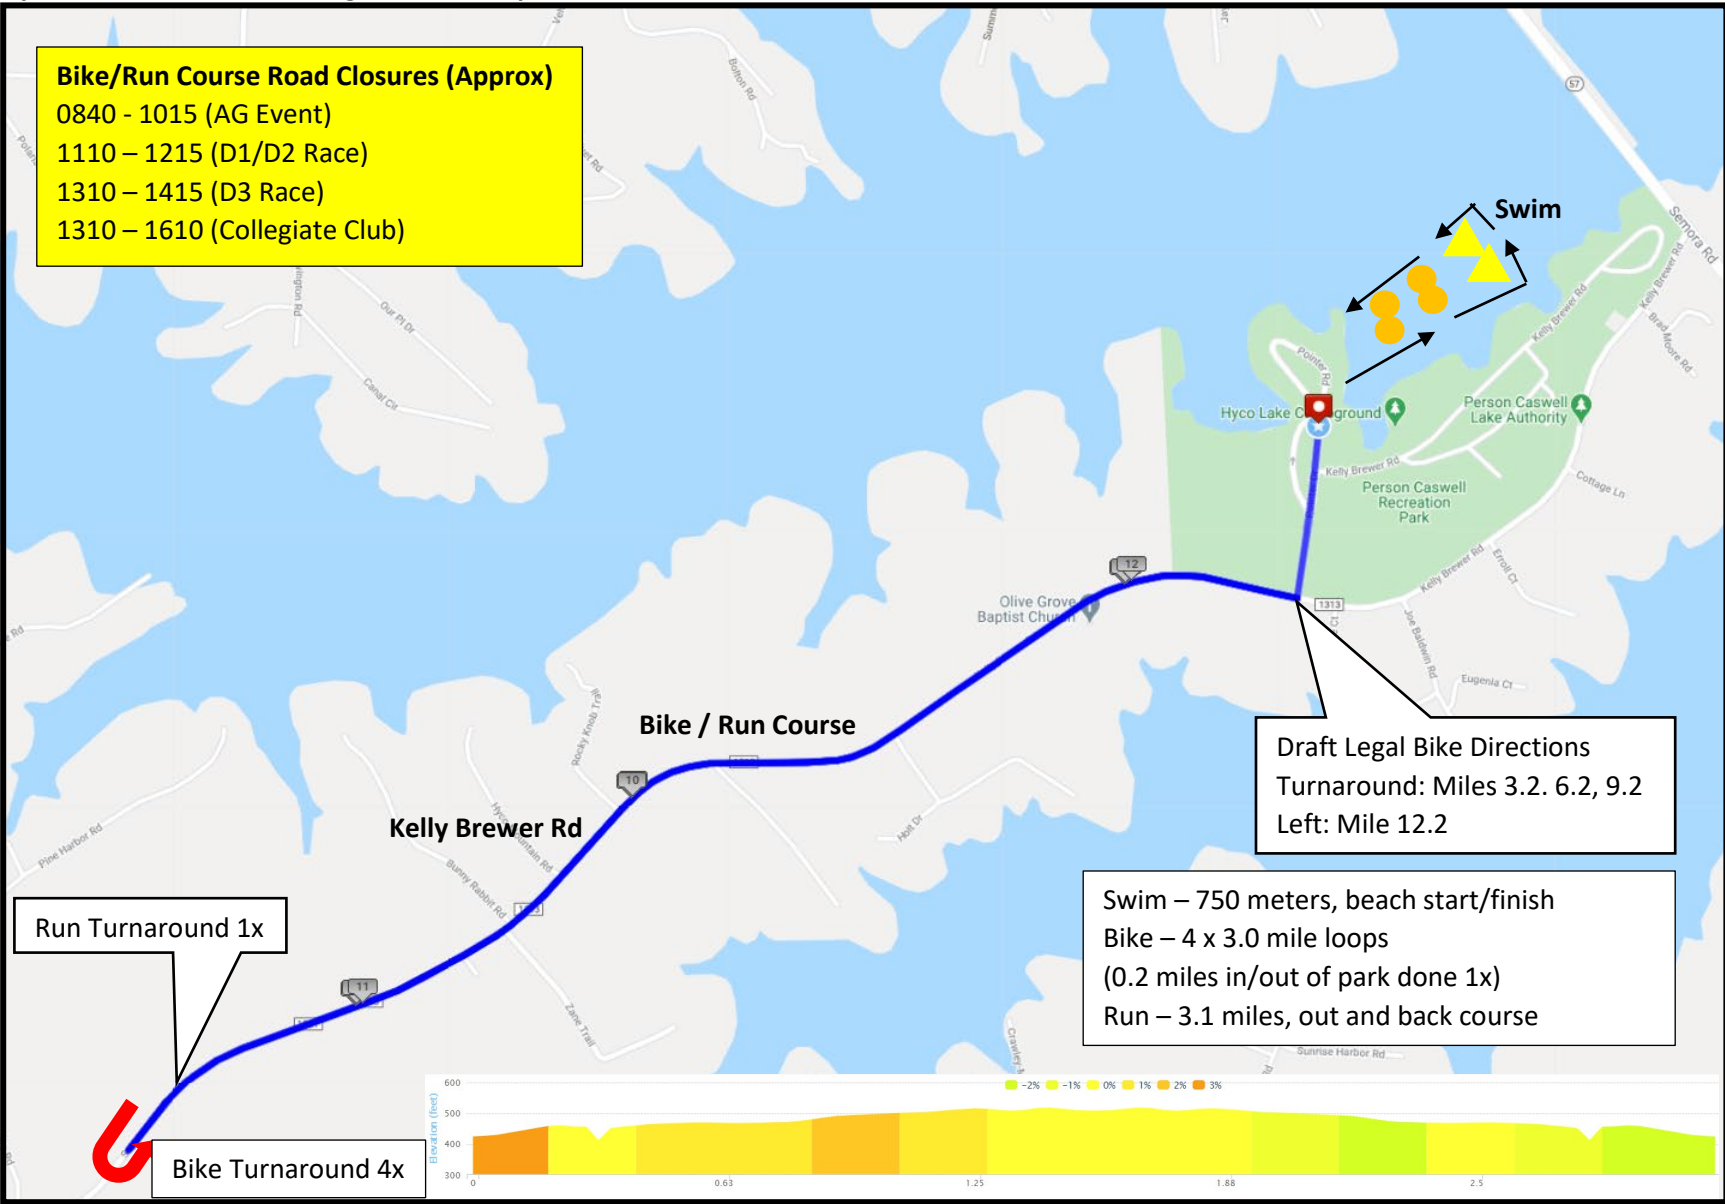

Hyco Lake Triathlon Draft Legal Course Map

Bike/Run Course Road Closures (Approx)
 0840 - 1015 (AG Event)
 1110 - 1215 (D1/D2 Race)
 1310 - 1415 (D3 Race)
 1310 - 1610 (Collegiate Club)

Draft Legal Bike Directions
 Turnaround: Miles 3.2, 6.2, 9.2
 Left: Mile 12.2

Swim – 750 meters, beach start/finish
 Bike – 4 x 3.0 mile loops
 (0.2 miles in/out of park done 1x)
 Run – 3.1 miles, out and back course

Run Turnaround 1x

Bike Turnaround 4x