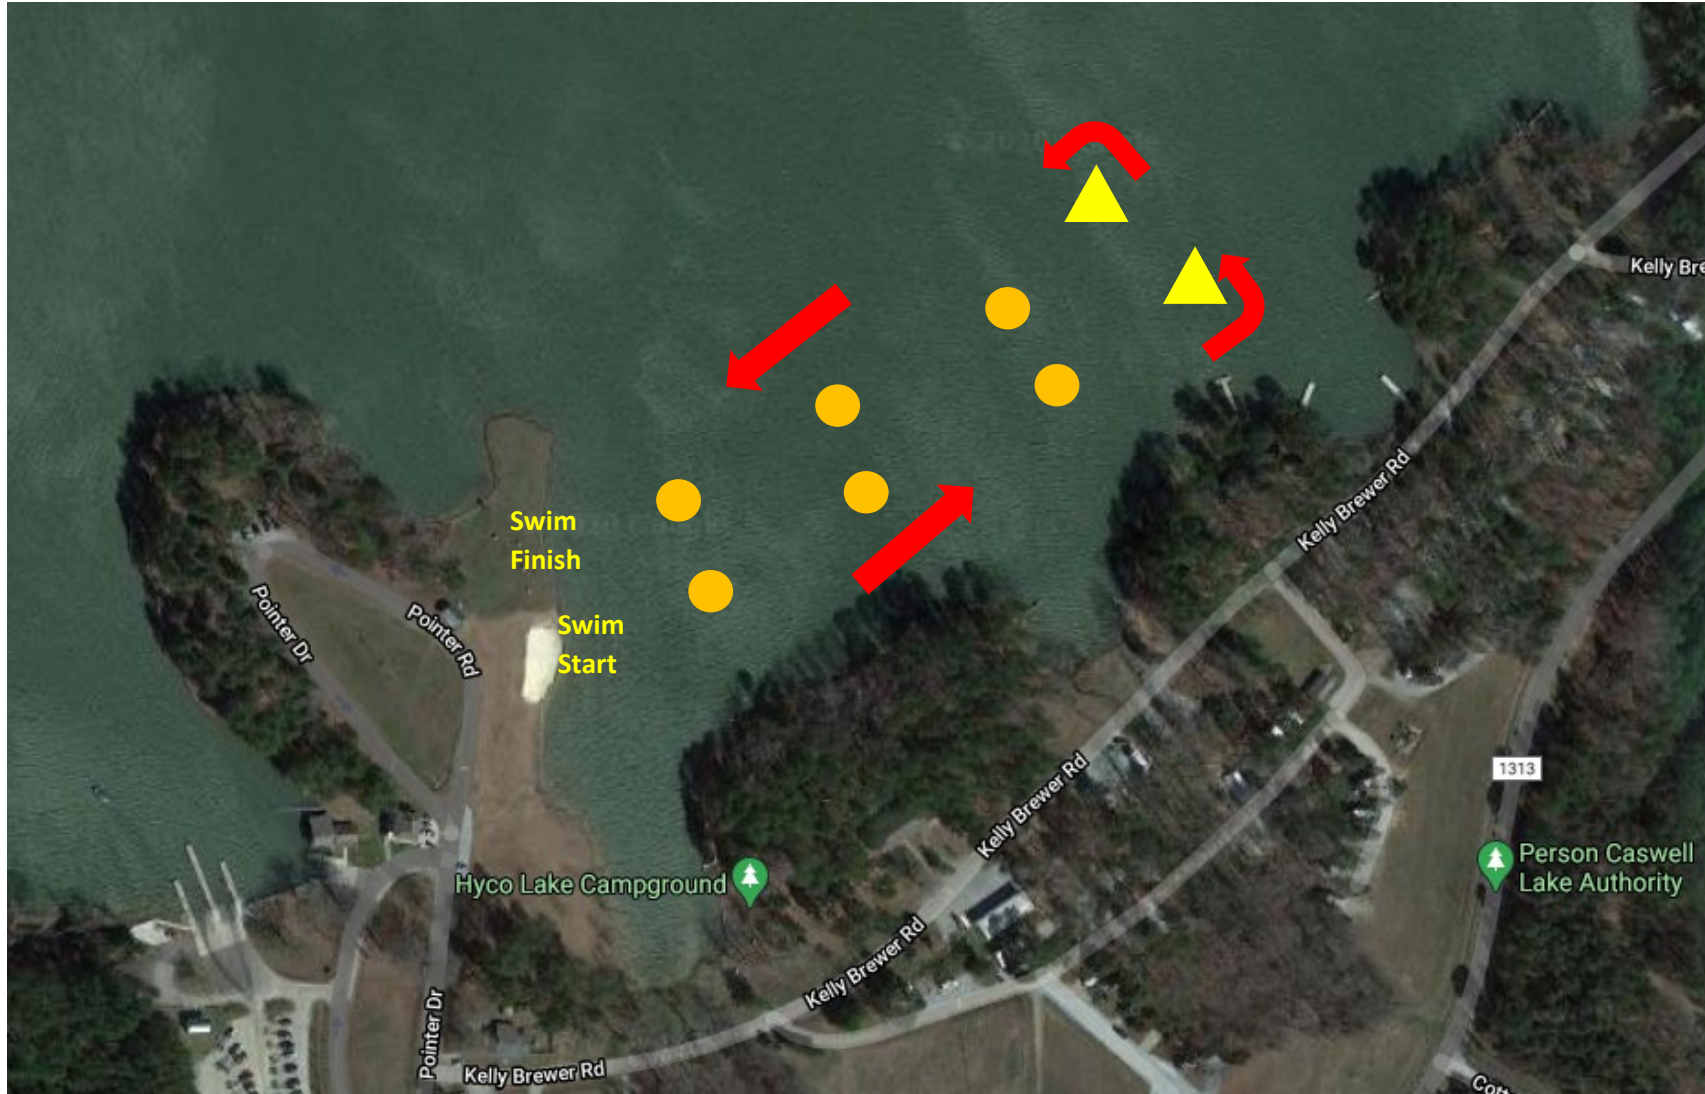

Hyco Lake Triathlon Swim Course\_750 Meters (0.45 miles)

Water is cool (60'sh F) and clear with a beach start and finish. If you need assistance, roll on your back and flag one of our lifeguards.

## Hyco Lake Triathlon Bike Course – 12.4 Miles

Bike Course is rural, lightly rolling with great pavement. The road is not closed to traffic for the Age Group race, these are however lightly traveled. USAT Rules will be enforced. Ride to the right, no drafting, etc.

### Hyco Lake Triathlon Run Course 3.1 Miles (3 loop 5k)

**Race Course Road Closures (Approx)**  
0800 - 1000 (AG Event)  
1100 - 1200 (D1/D2 Race)  
1300 - 1400 (D3 Race)  
1500 - 1600 (Collegiate Club)

# Hyco Lake Triathlon Site Layout