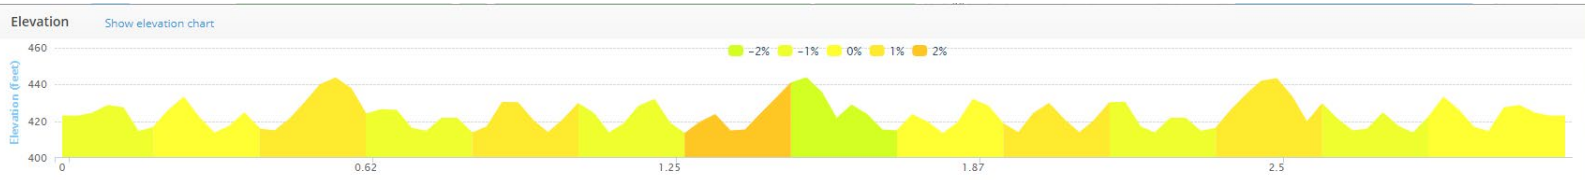

## Hyco Lake Triathlon Bike Course – 12.4 Miles

Bike Course is rural, lightly rolling with great pavement. The road is not closed to traffic for the Age Group race, these are however lightly traveled. USAT Rules will be enforced. Ride to the right, no drafting, etc.

### Hyco Lake Triathlon Run Course 3.1 Miles (3 loop 5k)

**Race Course Road Closures (Approx)**  
0800 - 1000 (AG Event)  
1100 - 1200 (D1/D2 Race)  
1300 - 1400 (D3 Race)  
1500 - 1600 (Collegiate Club)