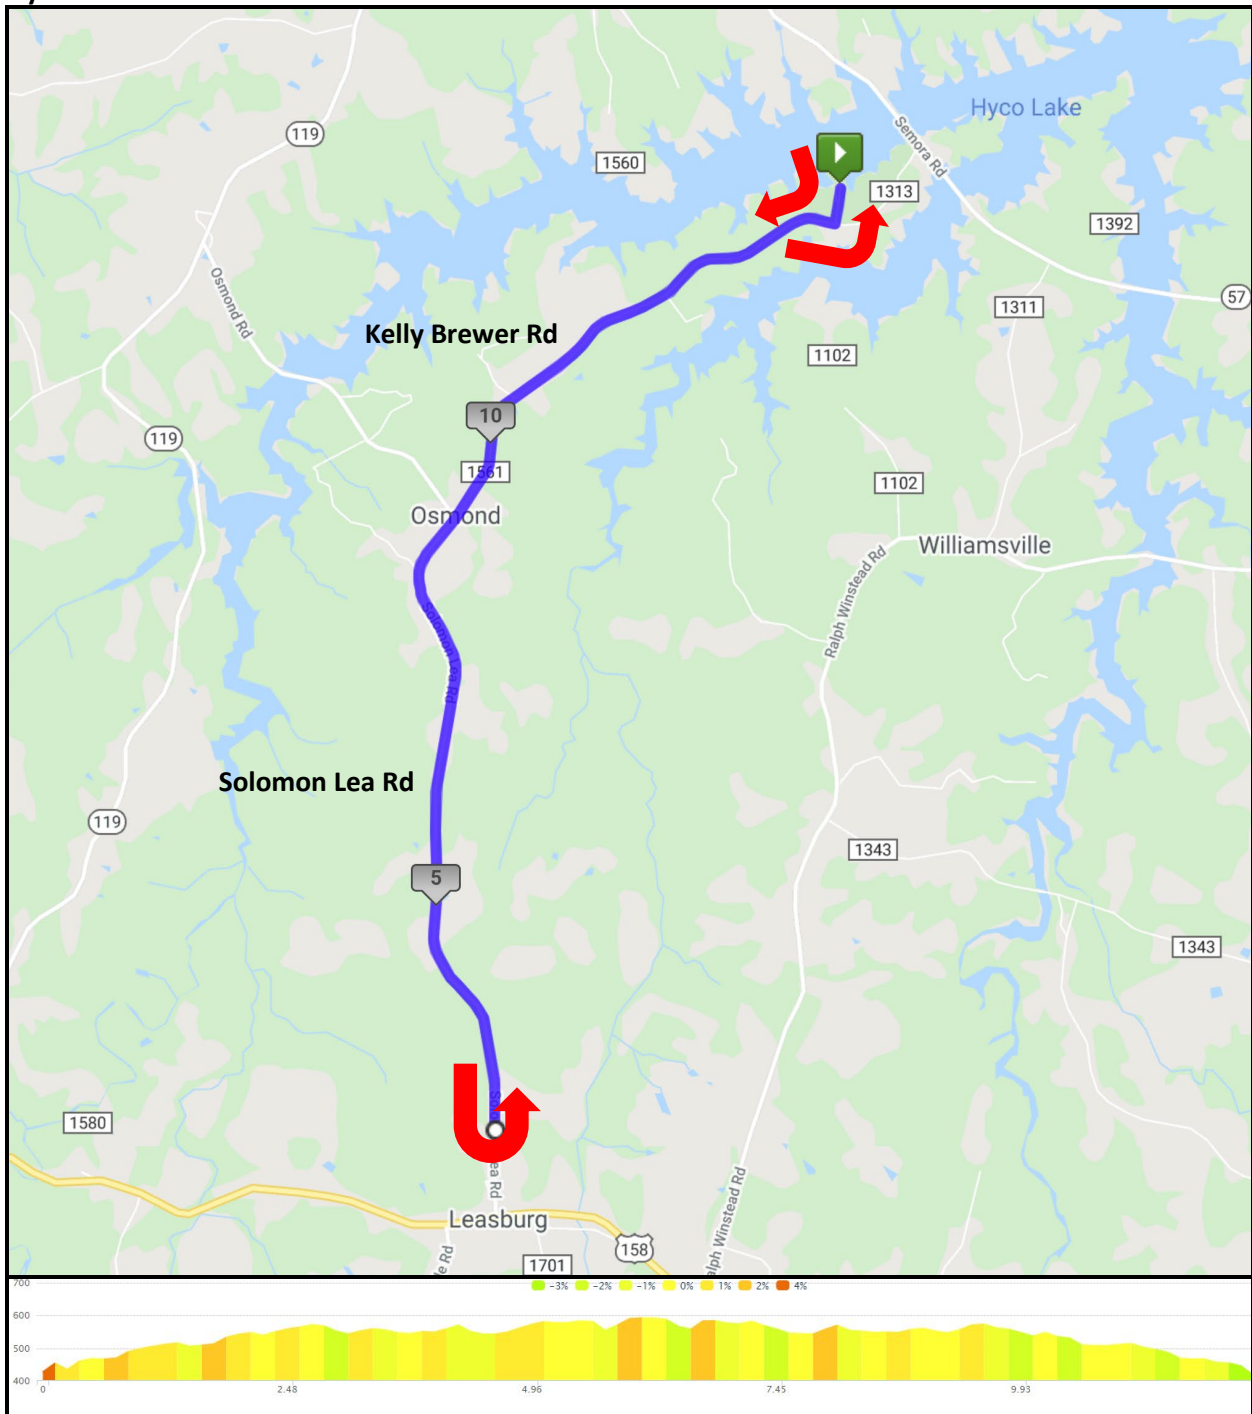

Hyco Lake Triathlon Swim Course\_750 Meters (0.45 miles)

Water is cool (60'sh F) and clear with a beach start and finish. If you need assistance, roll on your back and flag one of our lifeguards.

## Hyco Lake Triathlon Bike Course – 12.4 Miles

Bike Course is rural, lightly rolling with great pavement. The road is not closed to traffic for the Age Group race, these are however lightly traveled. USAT Rules will be enforced. Ride to the right, no drafting, etc.

### Hyco Lake Triathlon Run Course 3.1 Miles (3 loop 5k)

**Race Course Road Closures (Approx)**  
0800 - 1000 (AG Event)  
1100 - 1200 (D1/D2 Race)  
1300 - 1400 (D3 Race)  
1500 - 1600 (Collegiate Club)

# Hyco Lake Triathlon Site Layout