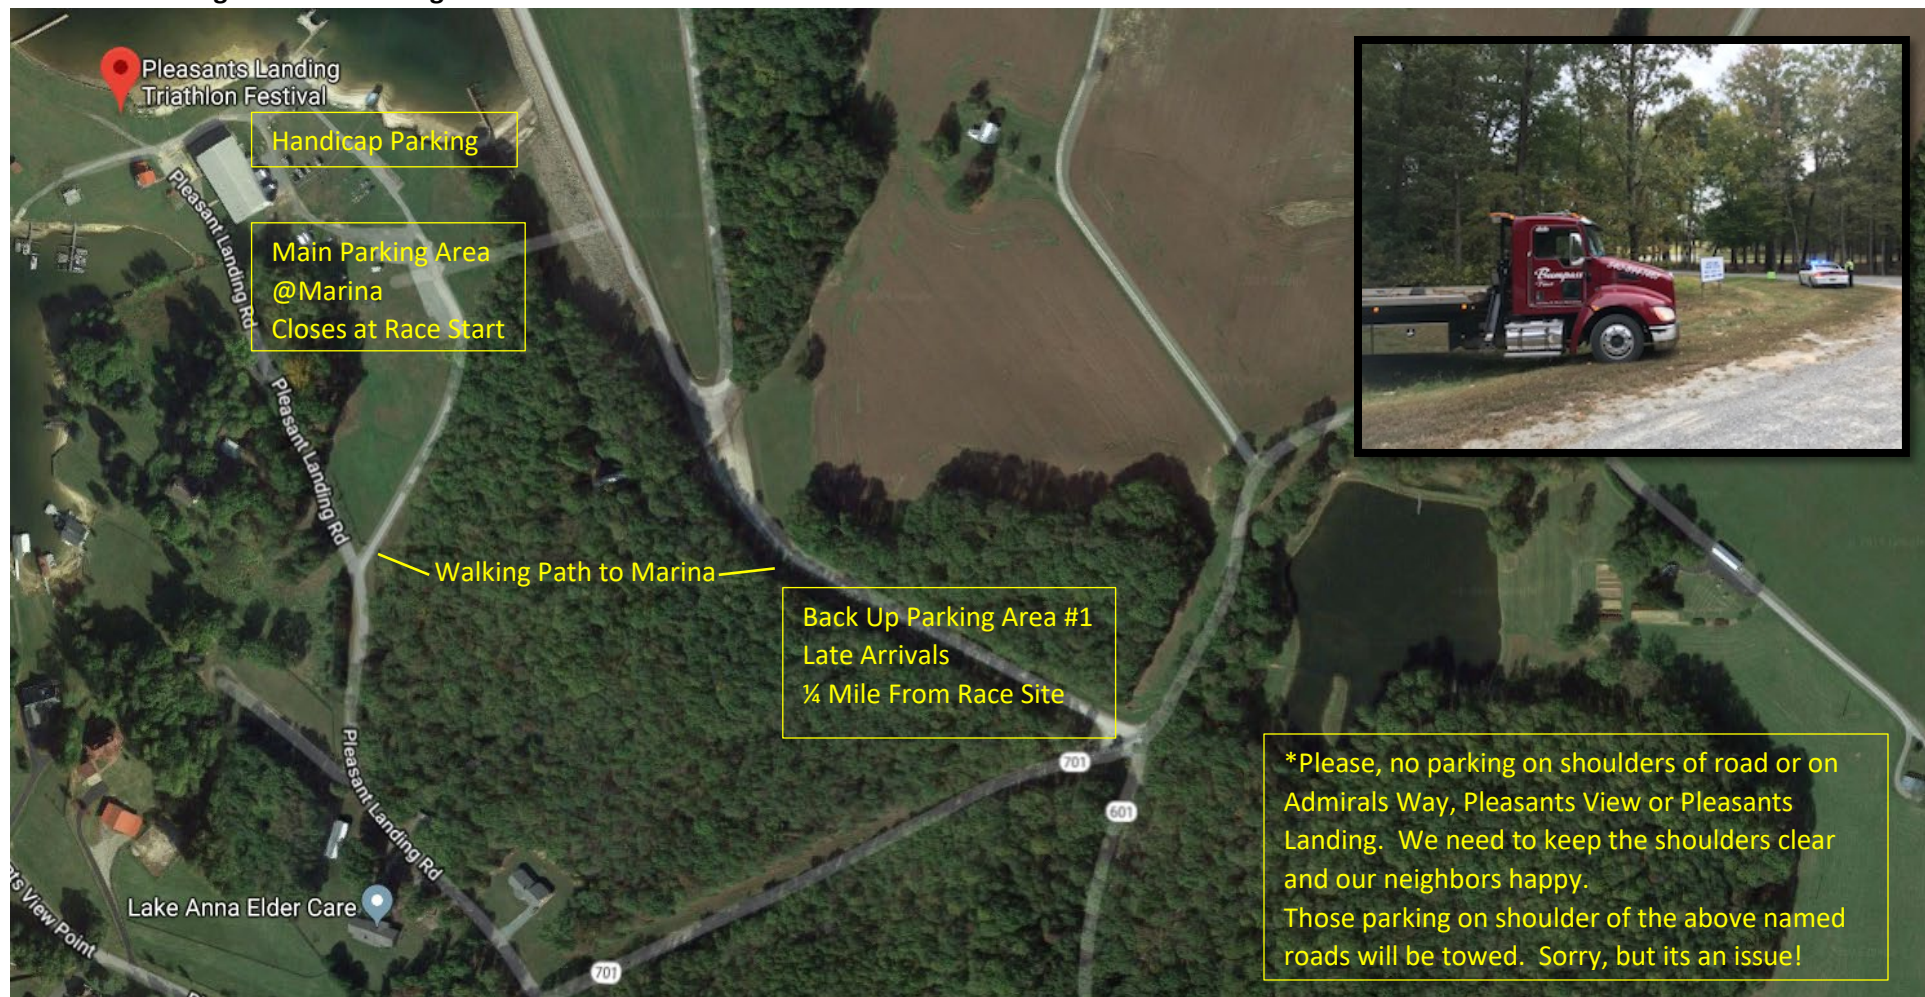

Pleasants Landing Triathlon Parking

Please carpool! We can park cars for about 500 athletes inside the marina proper. Once this lot fills or the race starts (whichever happens first) athletes and spectators will be routed to Back Up Parking Area #1 noted above. Area #1 is a ¼ walk from the marina. Please share this document with anyone coming separately to watch the event.

Parking is NOT ALLOWED on the shoulder of any road in the immediate vicinity of the race site, use the back up lots!

***Cars parked on the shoulder are subject to having their car towed at their own expense!**