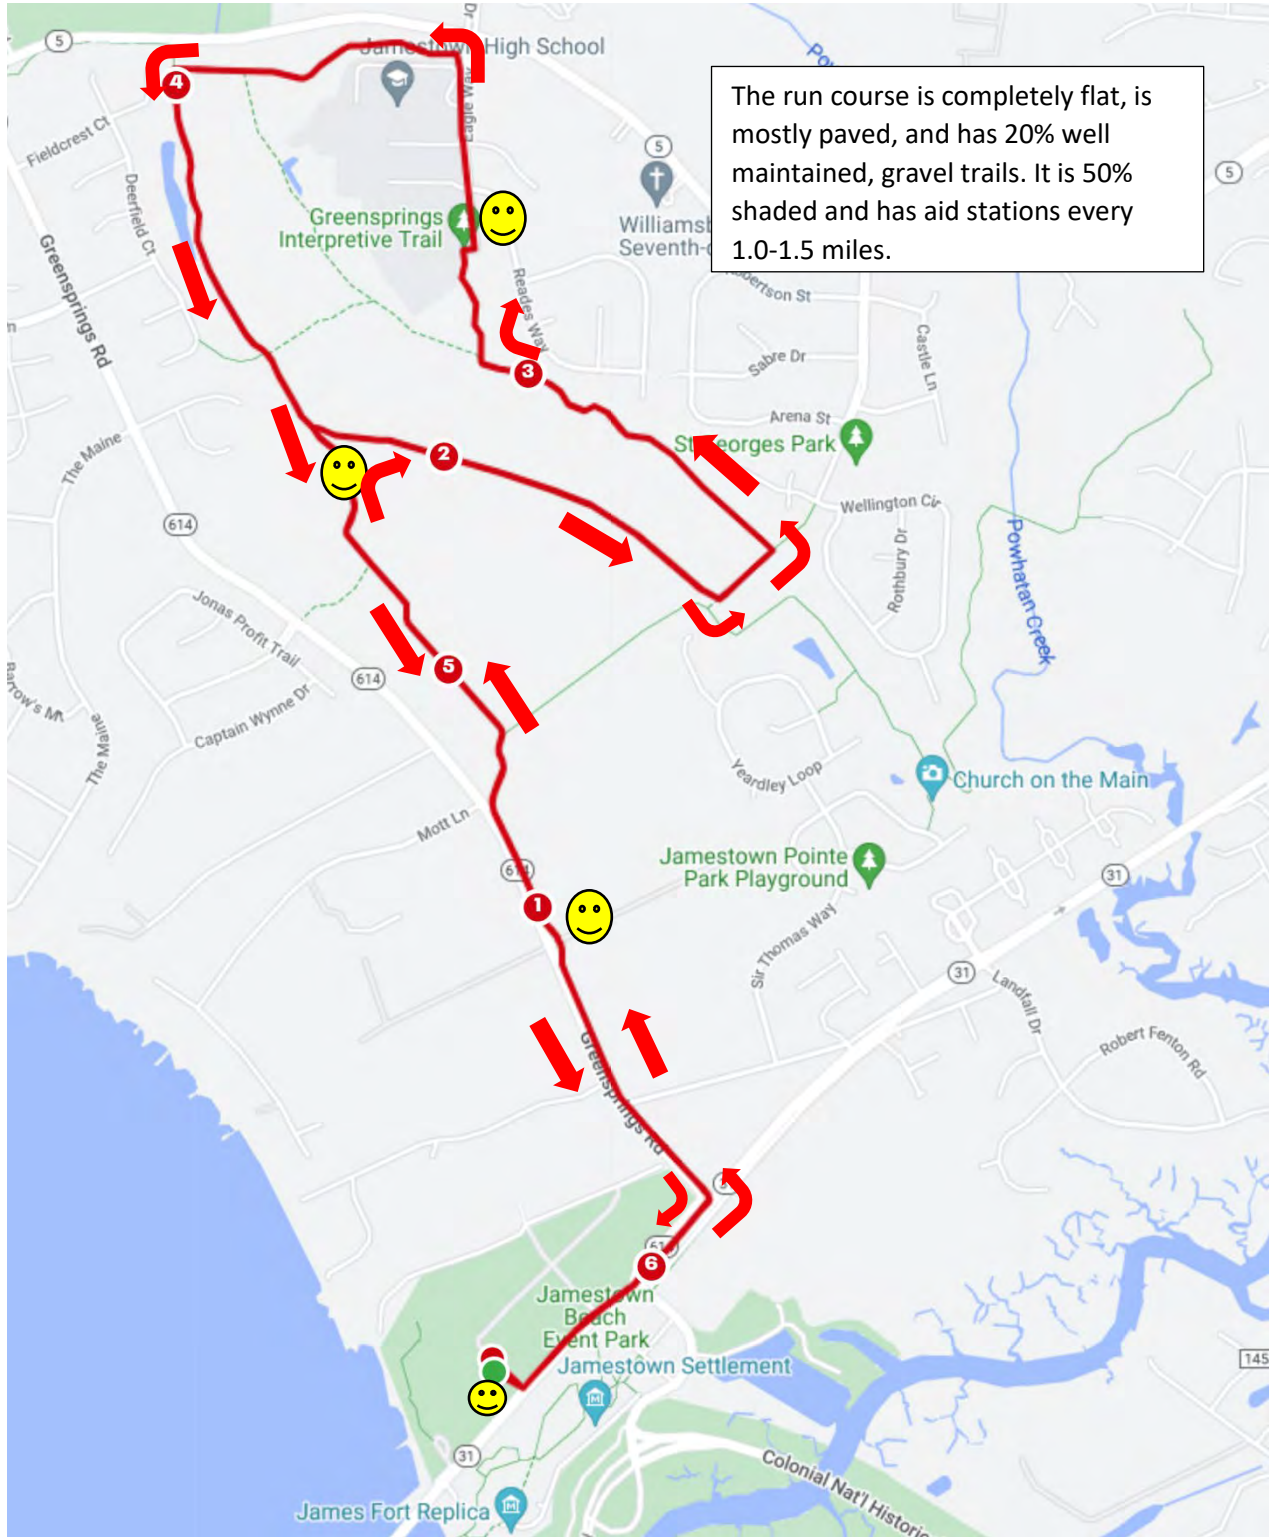

**Patriots Triathlon Olympic Swim Course 1500 Meters**

Water is brackish and shallow. If you need assistance, roll on your back and flag one of our lifeguards. Or, swim towards shore and stand up.

\*Route may be reversed due to currents\*

**Patriots Triathlon Olympic Bike Course\_24 Miles**

### Patriots Triathlon Olympic Run Course\_6.2 Miles

Jamestown / Patriots Triathlon Site Layout