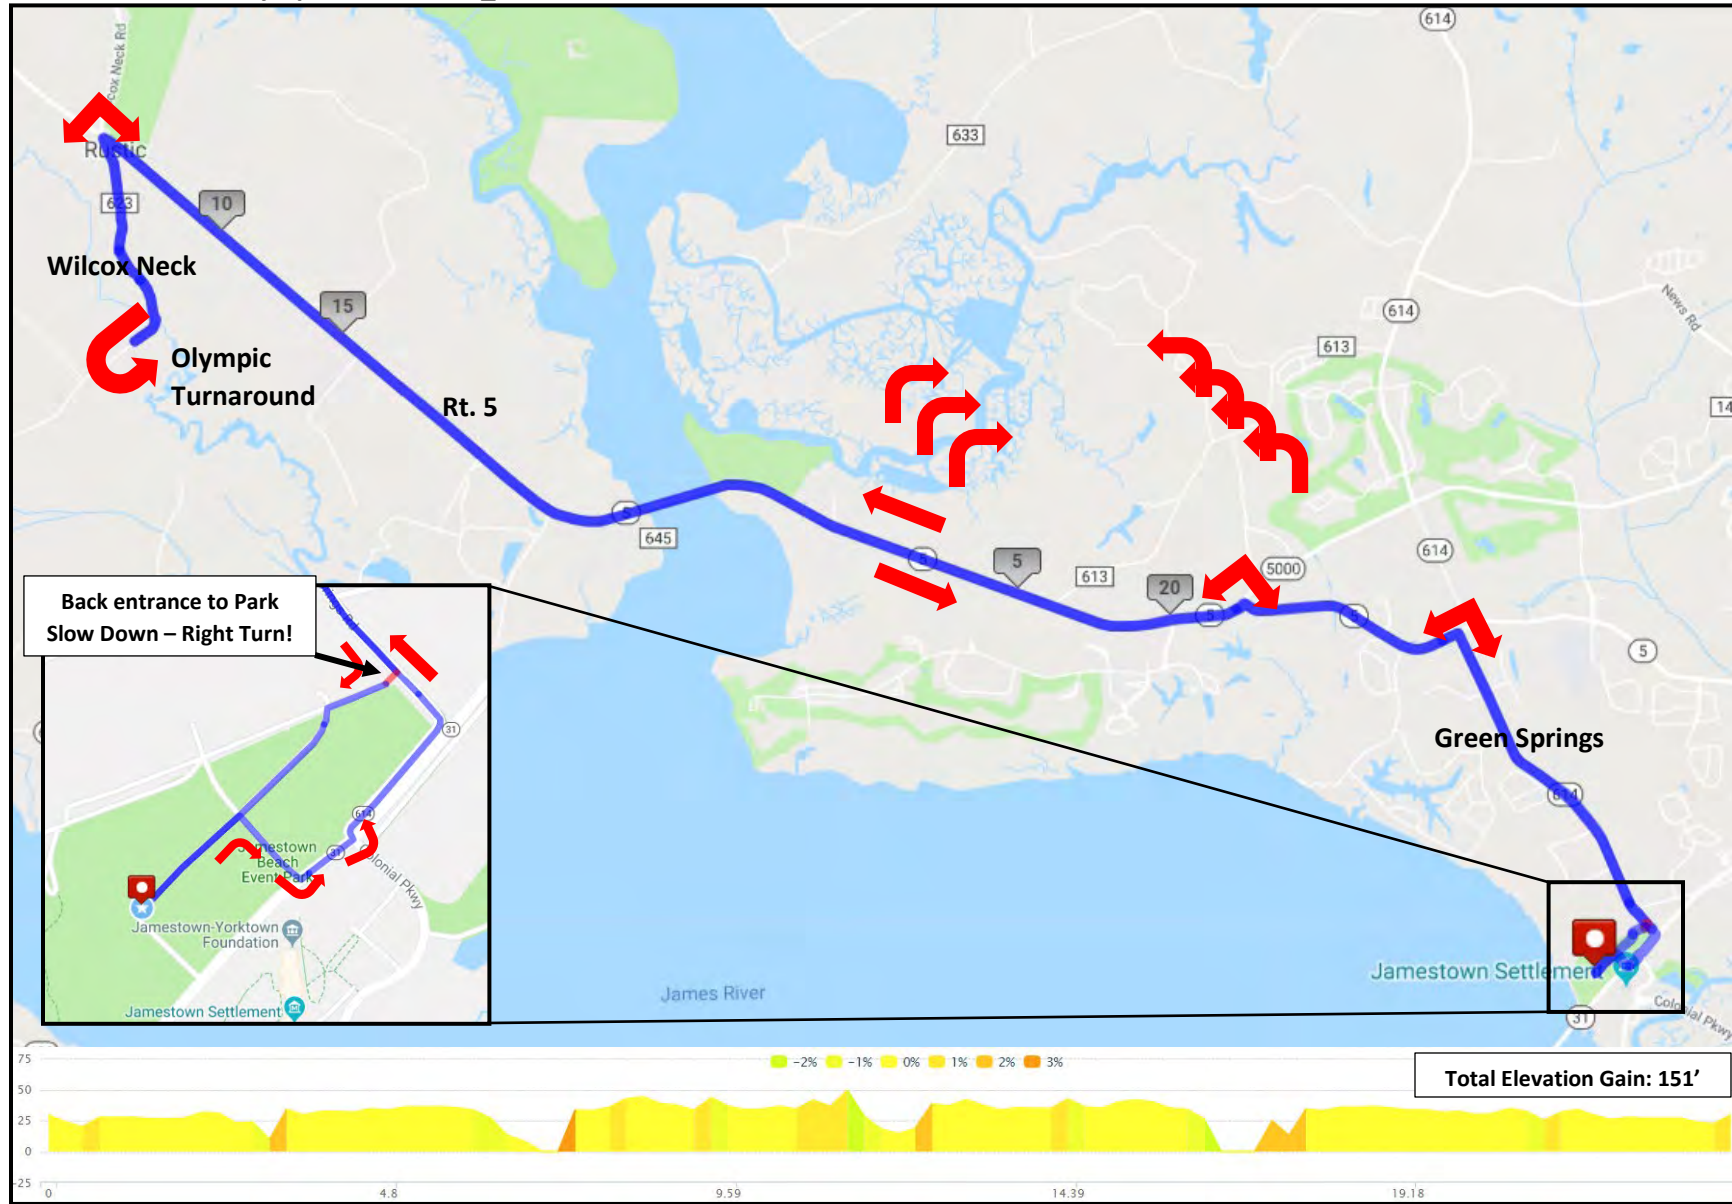

**Patriots Triathlon Olympic Swim Course 1500 Meters**

Water is brackish and shallow. If you need assistance, roll on your back and flag one of our lifeguards. Or, swim towards shore and stand up.

\*Route may be reversed due to currents\*

**Patriots Triathlon Olympic Bike Course\_24 Miles**

### Patriots Triathlon Olympic Run Course\_6.2 Miles

Jamestown / Patriots Triathlon Site Layout